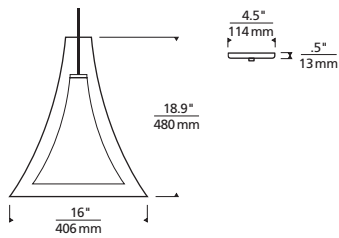

LINE-VOLTAGE

- 120 volt 53 watt, medium base halogen A19 lamp / Dimmable with standard incandescent dimmer
- 120 volt 9.5 watt, 800 delivered lumen, 2700K, medium base LED A19 lamp / Dimmable with LED compatible dimmer

SPECIFICATIONS

- 12 feet of field-cutable cord
- T24 LED includes Title 24 Compliant lamp

COMPLEMENTARY PRODUCT

- Pendants / P. 132, 133

700TDM LGP	COLOR	HARDWARE FINISH	LAMP
Q	AQUA	Z ANTIQUE BRONZE	INCANDESCENT 120V
C	CLEAR	B BLACK	-LED927 A19 LED 90 CRI 2700K 120V
K	SMOKE	S SATIN NICKEL	
		W WHITE