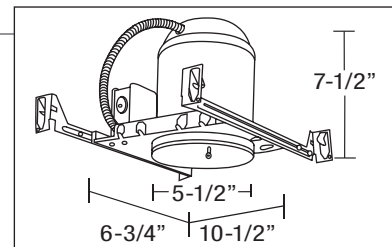

#### RS3000B

Ceiling Opening: 5-1/2"  
Mounting Plate:  
10-1/2" L X 6-3/4" W  
Height: 7-1/2"  
Lamp: 75W Max. Med. Base  
PAR30 / 65W BR30

#### Features:

- Meets CSA/UL standards
- Thermally protected
- Adjustable socket bracket
- Mounting bars extend from 14" to 24"
- Accommodates new ceiling up to 1-1/2" thick
- Suitable for damp location