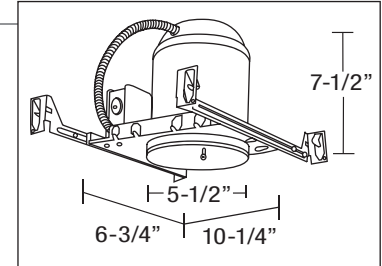

### 5" LINE VOLTAGE AIRTIGHT IC HOUSING

RS3000A

**RS3000A**  
 Ceiling Opening: 5-1/2"  
 Mounting Plate:  
 10-1/4" L x 6-3/4" W  
 Height: 7-1/2"  
 Lamp:  
 50W Max. Med. Base PAR30

**Features:**

- Meets CSA/UL standards
- Thermally protected
- Adjustable socket bracket
- Mounting bars extend from 14" to 24"
- Meets Washington State energy code standards
- Accommodates new ceiling up to 1-1/2" thick
- Suitable for damp location
- Approved for insulated ceilings