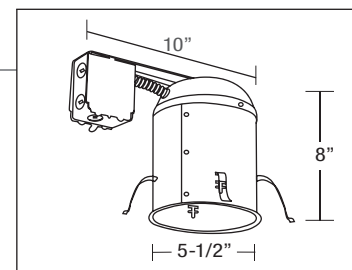

Features:

- Meets CSA/UL standards
- Thermally protected
- Adjustable socket bracket
- Accommodates ceiling up to 1" thick
- Suitable for damp location