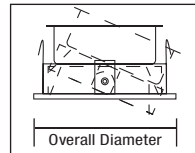

5" INTERCHANGEABLE TRIMS

Item No.	Trim	Non IC	Airtight IC	Dim.	Finishes
302PT	Open	75W PAR20	50W PAR20	6-1/2"D	Pewter
308	Gimbal Ring	75W PAR20	50W PAR20		PT- Pewter WH- White
309	Step Baffle	75W PAR30/ 65W BR30	50W PAR30		BK- Black PT- Pewter WH- White
310	Reflector	75W PAR30/ 65W BR30	50W PAR30		BZ- Bronze CL- Chrome PT- Pewter
316WH	Shower Trim with Frosted Glass	60W A19	40W A19		White