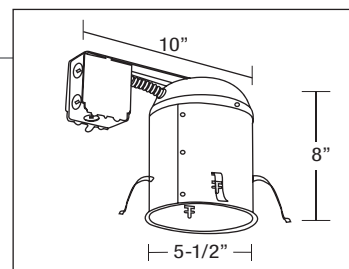

Features:

- Meets CSA/UL standards
- Thermally protected
- Adjustable socket bracket
- Meets Washington State energy code standards
- Accommodates ceiling up to 1" thick
- Suitable for damp location
- Approved for insulated ceilings