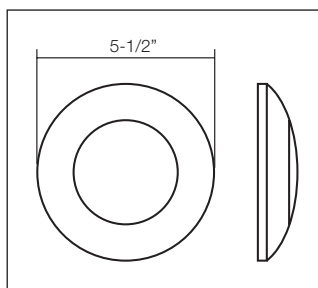

RECESSED

4" AC LED Disk Light

5"/6" AC LED Disk Light

Can be mounted on 4" junction box or most recessed housings.

RL-C200WH

RL-C560WH

Specifications:

| Item No. | Input Voltage | LED Power | CRI | Lumens (lm) | Beam Angle | Color Temp (K) |
|-----------|---|-----------|-----|-------------|------------|----------------|
| RL-C200WH | AC 120 | 10W | 90+ | 690 | 3000 | 3000 |
| | Dimmable 120V AC 4" LED Downlight for Most 4" Recessed Housings or Direct Install into 4" Standard Junction Boxes. Mounting Hardware and Medium Base Socket Adaptor Included. Suitable for Damp Location & Shower Lighting. ENERGY STAR certified. | | | | | |
| RL-C560WH | AC 120 | 15W | 90+ | 950 | 3000 | 3000 |
| | Dimmable 120V AC LED Downlight for Most 5" or 6" Recessed Housings or Direct Install into 4" Standard Junction Boxes. Mounting Hardware and Medium Base Socket Adaptor Included. Suitable for Damp Location & Shower Lighting. ENERGY STAR certified. | | | | | |