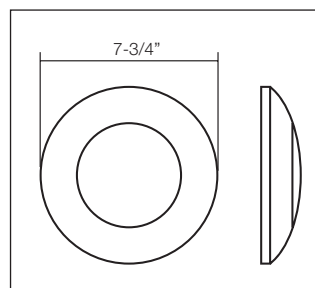

RECESSED

4" AC LED Disk Light

5"/6" AC LED Disk Light

Can be mounted on 4" junction box or most recessed housings.

RL-C200WH

RL-C560WH

Specifications:

| Item No. | Input Voltage | LED Power | CRI | Lumens (lm) | Beam Angle | Color Temp (K) |
|-----------|---|-----------|-----|-------------|------------|----------------|
| RL-C200WH | AC 120 | 10W | 90+ | 690 | 3000 | 3000 |
| | Dimmable 120V AC 4" LED Downlight for Most 4" Recessed Housings or Direct Install into 4" Standard Junction Boxes. Mounting Hardware and Medium Base Socket Adaptor Included. Suitable for Damp Location & Shower Lighting. ENERGY STAR certified. | | | | | |
| RL-C560WH | AC 120 | 15W | 90+ | 950 | 3000 | 3000 |
| | Dimmable 120V AC LED Downlight for Most 5" or 6" Recessed Housings or Direct Install into 4" Standard Junction Boxes. Mounting Hardware and Medium Base Socket Adaptor Included. Suitable for Damp Location & Shower Lighting. ENERGY STAR certified. | | | | | |