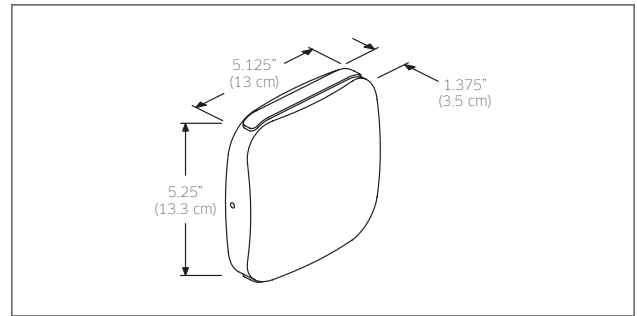

MODEL

LEDWALL005D 8.5W LED wall pack, 3000°K,
2 X 545 Lumens

SPECIFICATIONS

- Over 50,000 hours of service life.
- Up and down lighting.
- Warm white light output.
- Low power consumption.
- 120V AC direct connection.
- 80 CRI.
- Superior color consistency.
- Integrated dimmable driver.

INSTALLATION

- Fits on a standard 4" octagonal junction box.
- Can be installed in indoor and outdoor applications.
- Non-visible hardware.

FINISH

BK Black
SG Silver grey
WH White

ORDERING EXAMPLE

LEDWALL005D-BK
Would order a dimmable LEDWALL005D wall sconce
in a black finish.