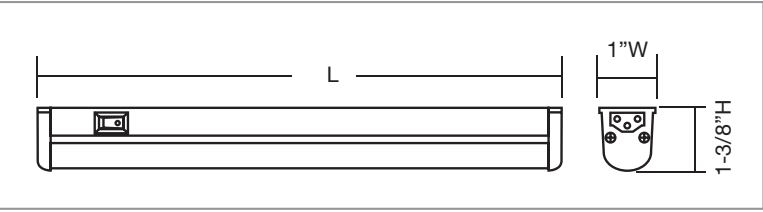

## WHITE LED MINI STRIP LIGHT **LED** with on/off switch

Item No.	Dimensions	CRI	Details
L420812WH	13-1-2\"L	>80	5W LED, 460 lm, 120V, 3000K
L420824WH	22-5/8\"L		9W LED, 855 lm, 120V, 3000K
L420836WH	34-1/2\"L		14W LED, 1300 lm, 120V, 3000K
L420848WH	46-1/4\"L		18W LED, 1670 lm, 120V, 3000K
L420860WH	58\"L		22W LED, 2000 lm, 120V, 3000K

Available accessories  
(sold separately)

4200WH-CON-B

---

4200WH-CORD-6

---

4200WH-CW-6  
4200WH-CW-12  
4200WH-CW-24

Features & Benefits	LED undercabinet mini strip light.
	Aluminum construction with polycarbonate shatter-guard lens.
	Strip lights are finished in white and can be linked together.
	Suitable for portable or hardwire installations.
	Link up to 10 fixtures.
	Dimmable with compatible LED dimmers.
	Quick and easy installation.
Applications	Shelving units.
	Kitchen cupboards and counters.
	Hobby/ work spaces.
	Backlighting for signs.
	Retail showcases.