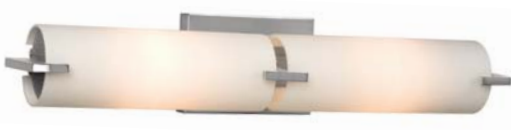

# BATH & VANITY

**KONA**

Brushed Nickel (BN), Polished Chrome (CH) or Painted Restoration Bronze (PRB) with Satin White Glass

710691BN

710691CH

710691PRB

710692BN

710693BN

710692CH

710693CH

710692PRB

710693PRB

Item No.	Dimensions	Details	Lamp included	Finishes
710691	4-1/4"W x 11-1/2"H x 4-7/8"E	1 x 100W Med. Base	-	BN, CH, PRB
ES710691		1 x 13W GU24 Base, CFL 2700K	✓	
710692	22"W x 4-3/8"H x 4-7/8"E	2 x 100W Med. Base	-	
ES710692		2 x 13W GU24 Base, CFL 2700K	✓	
710693	32-1/2"W x 4-1/4"H x 4-7/8"E	3 x 100W Med. Base	-	
ES710693		3 x 13W GU24 Base, CFL 2700K	✓	