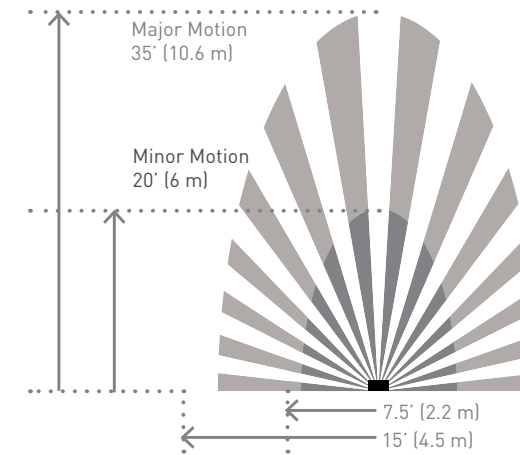

SensaSwitch™ + SensaDimmer™ Coverage Area

The Occupancy Sensor, Vacancy Sensor, and SensaDimmer each have a maximum coverage range of 180 degrees and a coverage area of 600 sq. ft. The sensor must have a clear and unobstructed view of the coverage area. Objects blocking the sensor's lens may prevent detection thereby causing the light to turn off even though someone is in the area. Windows, glass doors, and other transparent barriers will obstruct the sensor's view and prevent detection.