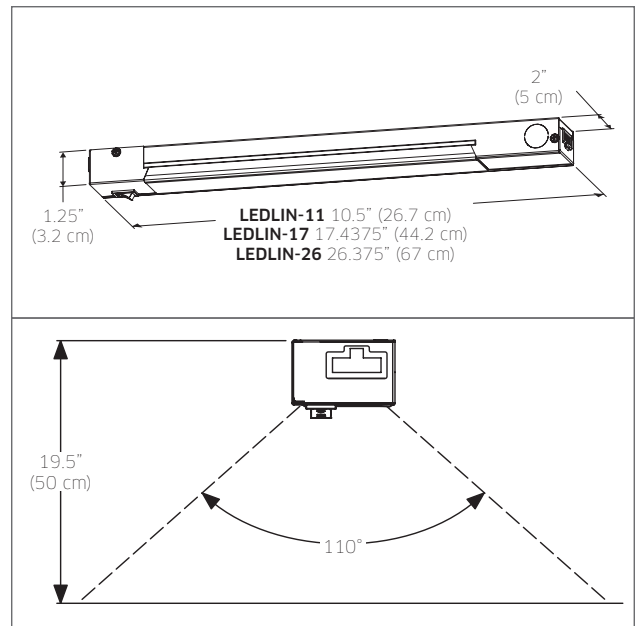

MODEL

LEDLIN-11	3.6W LED linear, 3000°K, 260 Lumens
LEDLIN-17	6.5W LED linear, 3000°K, 520 Lumens
LEDLIN-26	10W LED linear, 3000°K, 780 Lumens

SPECIFICATIONS

- High lumen output.
- Over 50,000 hours of service life.
- 60" (150 cm) power cord included.
- 16" (40 cm) interconnection cord included.
- Steel construction.
- Frosted acrylic lens.
- Hardwire or plug-in option included.
- Dimmable with most low-voltage electronic dimmers.
- 120V AC direct connection.

INSTALLATION

- For surface mounted installation only, in any direction.
- Ideal for accent lighting under any cabinet, shelf or display.
- Multiple fixtures can be linked together.

FINISH

SS Satin silver

ORDERING EXAMPLE

LEDLIN-26

Would order a 26" IntegraLED linear with a 10W LED array with 780 Lumens at 3000°K in a satin silver finish.