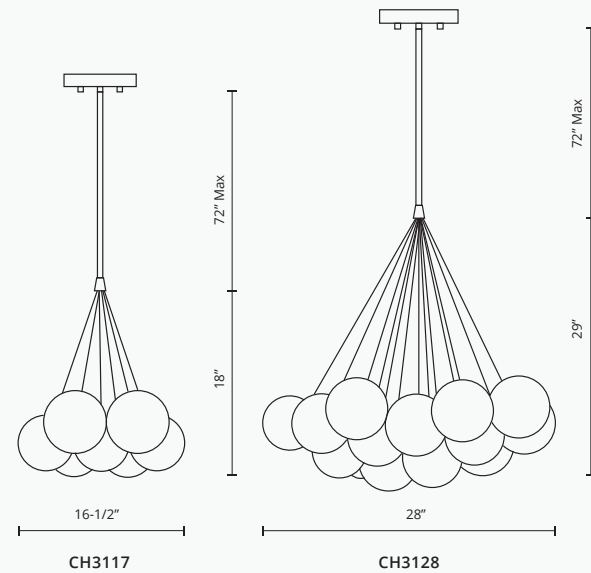

CH3128

CH3117

*US/Canada Patent Pending. See page 110 for matching pendants

CH3117 / CH3128

Sophisticated LED technology meets chandeliers with modern delight

- Bouquet of frosted spheres encased in clear crystal spheres
- Chrome details
- Maximum cable length 72"
- Dimmable with ELV dimmer (Not included)
- 120V

- Color Temp** 3000K
- CRI (Ra)** >80
- Dimming** 100% - 10%
- Rated Life** 50,000 hours

Model	Voltage	Watt	LED Lumens	Delivered Lumens	Custom Options	Finish
CH3117	120V	14W	7 x 250	1400*	2700K - 5000K Available Min. Qty May Apply	CH - Chrome
CH3128	120V	38W	19 x 250	3800*		