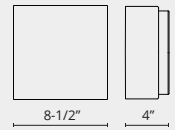

FM3709-WH

FM3709-WH / FM3713-WH

Sophisticated LED technology meets ceiling with modern simplicity

- Square white opal glass
- Powder coated white canopy
- Dimmable with ELV dimmer (Not included)
- 120V

Color Temp 3000K
CRI (Ra) >80
Dimming 100% - 10%
Rated Life 50,000 hours

Model	Voltage	Watt	LED Lumens	Delivered Lumens	Custom Options	Finish
FM3709-WH	120V	10W	2 x 400	500	2700K - 5000K Available Min. Qty May Apply	WH - White Powder Coated
FM3713-WH	120V	20W	2 x 800	1000		

FM9711 / FM9714

Sophisticated LED technology meets ceiling with modern simplicity

- Round white opal acrylic
- Matte silver or painted white canopy
- Dimmable with ELV dimmer (Not included)
- 120V

Color Temp 3000K
CRI (Ra) >80
Dimming 100% - 10%
Rated Life 50,000 hours

Model	Voltage	Watt	LED Lumens	Delivered Lumens	Custom Options	Finish
FM9711	120V	15W	1300	850	2700K - 5000K Available Min. Qty May Apply	SV - Silver Coated WH - Painted White
FM9714	120V	22W	1600	1000