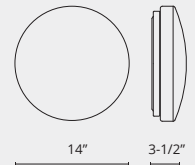

FM9714

FM9711 / FM9714

Sophisticated LED technology meets ceiling with modern simplicity

- Round white opal acrylic
- Matte silver or painted white canopy
- Dimmable with ELV dimmer (Not included)
- 120V

Color Temp 3000K
CRI (Ra) >80
Dimming 100% - 10%
Rated Life 50,000 hours

Model	Voltage	Watt	LED Lumens	Delivered Lumens	Custom Options	Finish
FM9711	120V	15W	1300	850	2700K - 5000K Available Min. Qty May Apply	SV - Silver Coated WH - Painted White
FM9714	120V	22W	1600	1000