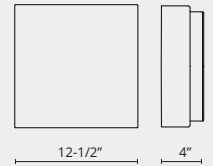

FM3713-WH

FM3709-WH / FM3713-WH

Sophisticated LED technology meets ceiling with modern simplicity

- Square white opal glass
- Powder coated white canopy
- Dimmable with ELV dimmer (Not included)
- 120V

Color Temp 3000K
CRI (Ra) >80
Dimming 100% - 10%
Rated Life 50,000 hours

Model	Voltage	Watt	LED Lumens	Delivered Lumens	Custom Options	Finish
FM3709-WH	120V	10W	2 x 400	500	2700K - 5000K Available Min. Qty May Apply	WH - White Powder Coated
FM3713-WH	120V	20W	2 x 800	1000