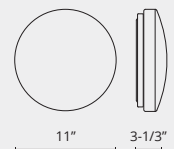

FM3709-WH / FM3713-WH

Sophisticated LED technology meets ceiling with modern simplicity

- Square white opal glass
- Powder coated white canopy
- Dimmable with ELV dimmer (Not included)
- 120V

Color Temp 3000K
CRI (Ra) >80
Dimming 100% - 10%
Rated Life 50,000 hours

Model	Voltage	Watt	LED Lumens	Delivered Lumens	Custom Options	Finish
FM3709-WH	120V	10W	2 x 400	500	2700K - 5000K Available Min. Qty May Apply	WH - White Powder Coated
FM3713-WH	120V	20W	2 x 800	1000		

FM9711

FM9711 / FM9714

Sophisticated LED technology meets ceiling with modern simplicity

- Round white opal acrylic
- Matte silver or painted white canopy
- Dimmable with ELV dimmer (Not included)
- 120V

Color Temp 3000K
CRI (Ra) >80
Dimming 100% - 10%
Rated Life 50,000 hours

Model	Voltage	Watt	LED Lumens	Delivered Lumens	Custom Options	Finish
FM9711	120V	15W	1300	850	2700K - 5000K Available Min. Qty May Apply	SV - Silver Coated WH - Painted White
FM9714	120V	22W	1600	1000