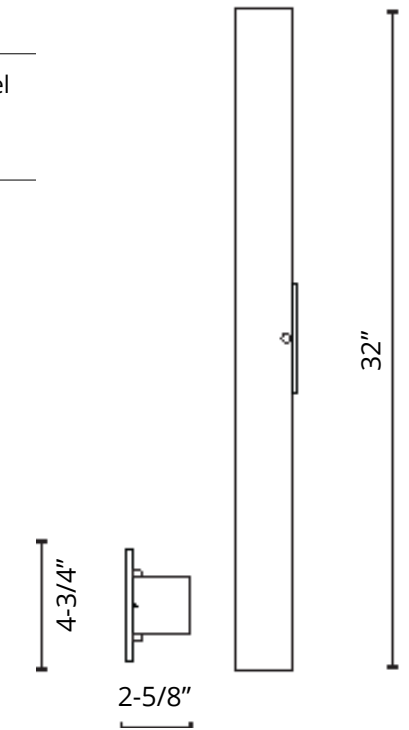

All models are in stock

WS8418-CH
Fixture Dimensions
W4-3/4" x H18" x E2-5/8"

WS8424-CH
Fixture Dimensions
W4-3/4" x H24" x E2-5/8"

WS8432-CH
Fixture Dimensions
W4-3/4" x H32" x E2-5/8"

A sleek designed wall sconce that can highlight your space in a clean and modern approach. A single LED light that may be mounted horizontally or vertically. The metal details are available in both brushed nickel or a chrome finish. Choose between three convenient sizes that will work for any space.

Color Temp 3000K
CRI (Ra) >80
Dimming 100% - 10%
Rated Life 50,000 hours

Model	Voltage	Watt	LED Lumens	Delivered Lumens	Finish
WS8418	120V	18W	1600	1100*	BN - Brushed Nickel CH - Chrome
WS8424	120V	30W	2400	1330	
WS8432	120V	39W	3200	2490	

2700K - 5000K Available As Custom Option. Min. Qty May Apply.

Brushed Nickel

Chrome

New Size In Stock Now