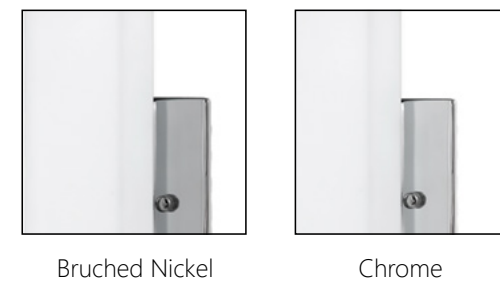

All models are in stock

WS8418-CH
Fixture Dimensions
W4-3/4" x H18" x E2-5/8"

WS8424-CH
Fixture Dimensions
W4-3/4" x H24" x E2-5/8"

WS8432-CH
Fixture Dimensions
W4-3/4" x H32" x E2-5/8"

A sleek designed wall sconce that can highlight your space in a clean and modern approach. A single LED light that may be mounted horizontally or vertically. The metal details are available in both brushed nickel or a chrome finish. Choose between three convenient sizes that will work for any space.

Sophisticated LED technology meets indoor wall sconces

- Rectangular shaped white opal glass
- Brushed nickel or chrome details
- Dimmable with ELV dimmer (Not included)
- Can be mounted vertical or horizontal
- 120V

2700K - 5000K Available As Custom Option. Min. Qty May Apply.

Brushed Nickel

Chrome

New Size In Stock Now