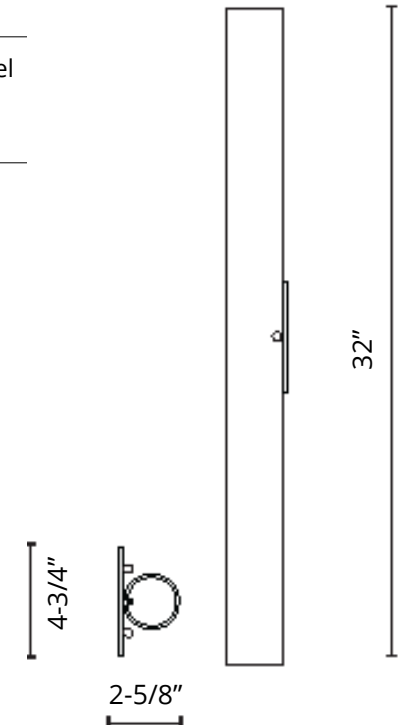

New Size In Stock Now