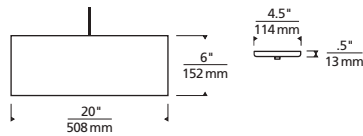

MULBERRY

Short fabric drum shade suspended from a round canopy has a glass diffuser which provides a glare free wash of light.

LINE-VOLTAGE

-  (4) 120 volt 75 watt, A19 medium base lamps / Dimmable with standard incandescent dimmer
-  (4) 120 volt 9.5 watt, 800 delivered lumen, 2700K, medium base LED A19 lamps / Dimmable with LED compatible dimmer