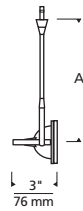

WITH EGGCRATE LOUVER**

Adjustable head tilts and rotates infinitely.

** ACCESSORY SOLD SEPARATELY

LOW-VOLTAGE

💡 Low-voltage, MR16 lamp of up to 50 watts / Dimmable with low-voltage electronic or magnetic dimmer (based on the transformer)

💡 See P. 658 for LED MR16 lamping options

SPECIFICATIONS

✂ Mounts to FreeJack, Monopoint, MonoRail, Two-Circuit MonoRail or Wall MonoRail only

COMPATIBLE OPTICAL CONTROLS

Integral louver lens holder can hold a single Glass Lens (sold separately, P. 593) or an Eggcrate Louver (included)

700 SYSTEM	JON	STEM LENGTH (A)	FINISH
FJ FREEJACK		03 3"	Z ANTIQUE BRONZE
MP MONOPOINT*		06 6"	C CHROME**
MO MONORAIL		12 12"	S SATIN NICKEL
MO2 TWO-CIRCUIT MONORAIL		18 18"	
WMO WALL MONORAIL		24 24"	