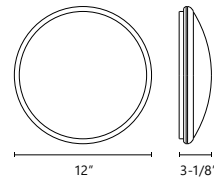

NEW
FINISH
VINTAGE
BRASS

MALTA

FM1512

- Round white opal glass
- Brushed Nickel, Chrome or Vintage Brass
- Dimmable with ELV dimmer (not included)
- Custom options available details

Model	Voltage	Watt	LED lm	Delivered
FM1512	120V	10W	900	500

Color Temp 3000K
CRI (Ra) >90
Dimming 100% - 10%
Rated Life 50,000 hours

1. Finish
2. BN - Brushed Nickel
   - CH - Chrome
   - VB - Vintage Brass

FM1515

- Round white opal glass
- Brushed Nickel, Chrome or Vintage Brass
- Dimmable with ELV dimmer (not included)
- Custom options available details

Model	Voltage	Watt	LED lm	Delivered
FM1515	120V	15W	1300	850

Color Temp 3000K
CRI (Ra) >90
Dimming 100% - 10%
Rated Life 50,000 hours

1. Finish
2. BN - Brushed Nickel
   - CH - Chrome
   - VB - Vintage Brass