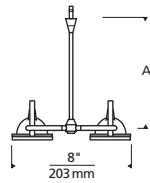

ELTON

WITH EGGCRATE LOUVER**

Adjustable double head tilts and rotates infinitely.

LOW-VOLTAGE

 (2) low-voltage MR16 lamps of up to 35 watts / Dimmable with low-voltage electronic or magnetic dimmer (based on the transformer)

 See P. 658 for LED MR16 lamping options

SPECIFICATIONS

 Mounts to FreeJack, Monopoint, MonoRail, Two-Circuit MonoRail or Wall MonoRail only

COMPATIBLE OPTICAL CONTROLS

Integral louver lens holders can hold a single Glass Lens (sold separately, P. 593) or an Eggcrate Louver (two included)

** ACCESSORY SOLD SEPARATELY

700 SYSTEM	ELT	STEM LENGTH (A)	FINISH
FJ FREEJACK		03 3"	Z ANTIQUE BRONZE
MP MONOPOINT*		06 6"	C CHROME**
MO MONORAIL		12 12"	S SATIN NICKEL
MO2 TWO-CIRCUIT MONORAIL		18 18"	
WMO WALL MONORAIL		24 24"	

* INCLUDES 4" ROUND FLUSH CANOPY

** CHROME NOT AVAILABLE ON MONORAIL, TWO-CIRCUIT MONORAIL OR WALL MONORAIL

Monopoint shown