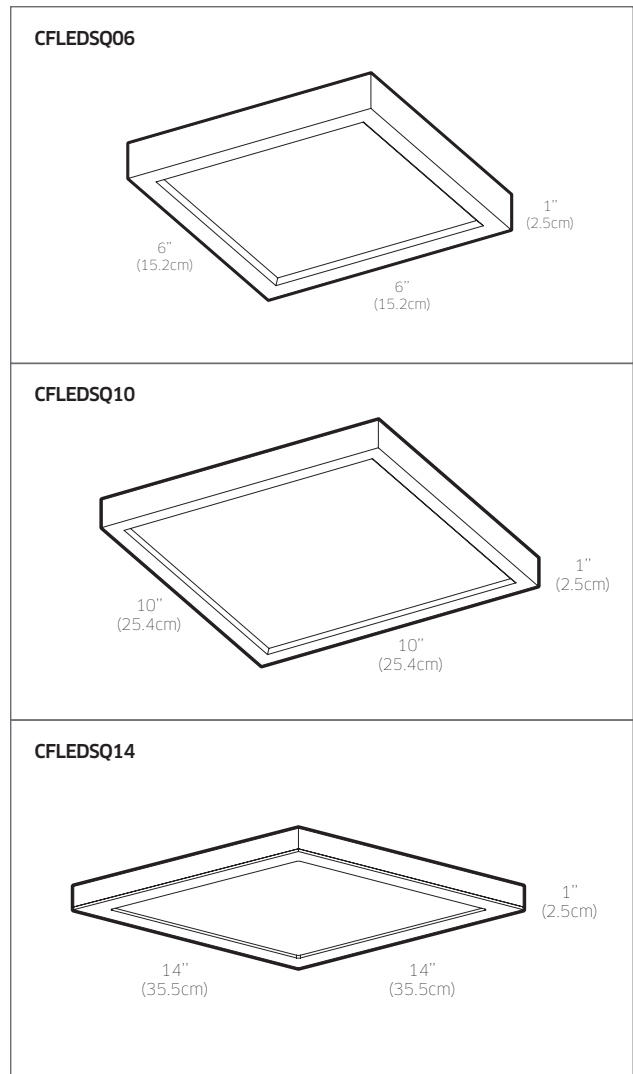

MODEL

1. **CFLEDSQ06** 6" square flushmount, 11W, 3000°K, 750 Lumens
2. **CFLEDSQ10** 10" square flushmount, 17W, 3000°K, 1000 Lumens
3. **CFLEDSQ14** 14" square flushmount, 28W, 3000°K, 1600 Lumens

SPECIFICATIONS

- 120V direct connection.
- Integrated driver.
- Over 50,000 hours of service life.
- Warm white light output.
- Excellent color rendering.
- Superior LED performance and lifespan.
- Smooth 360° wide spread.
- Minimal heat emission.
- Frosted lens.
- Edge-lit technology.
- Aluminum construction.
- Low profile.
- Fully dimmable solution.
- Wet location rated.

INSTALLATION

- For ceiling flushmount installation.
- Fits on a standard 4" octagonal junction box.
- Non-visible hardware.
- Clips into place.

FINISH

1. **SN** Satin nickel
2. **WH** White

ORDERING EXAMPLE

CFLEDSQ06-WH
Would order a CFLEDSQ06 6" square ceiling flushmount in a white finish.