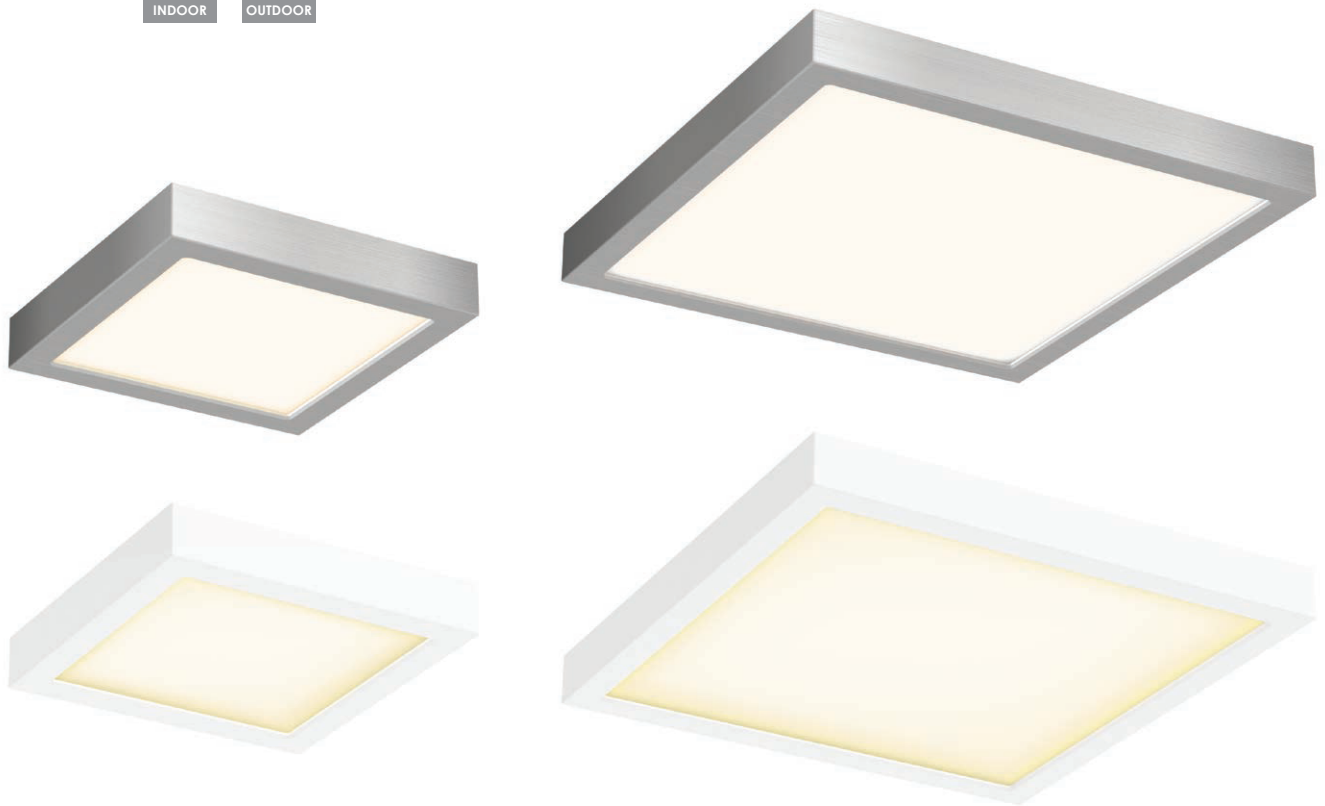

# LED FLUSH MOUNT

LED DECO

Our new LED flush mounts incorporate Edge-Lit technology, eliminating hot spots or glare. With 3 sizes to choose from, every application is covered.

## KEY FEATURES

- Dimmable
- Highly uniform light output
- 3 sizes available

## MODEL

- CFLEDSQ06** 6" square flushmount, 11W, 3000°K, 750 Lumens
- CFLEDSQ10** 10" square flushmount, 17W, 3000°K, 1000 Lumens
- CFLEDSQ14** 14" square flushmount, 28W, 3000°K, 1600 Lumens

## SPECIFICATIONS

- 120V direct connection.
- Integrated driver.
- Over 50,000 hours of service life.
- Warm white light output.
- Excellent color rendering.
- Superior LED performance and lifespan.
- Smooth 360° wide spread.
- Minimal heat emission.
- Frosted lens.
- Edge-lit technology.
- Aluminum construction.
- Low profile.
- Fully dimmable solution.
- Wet location rated.