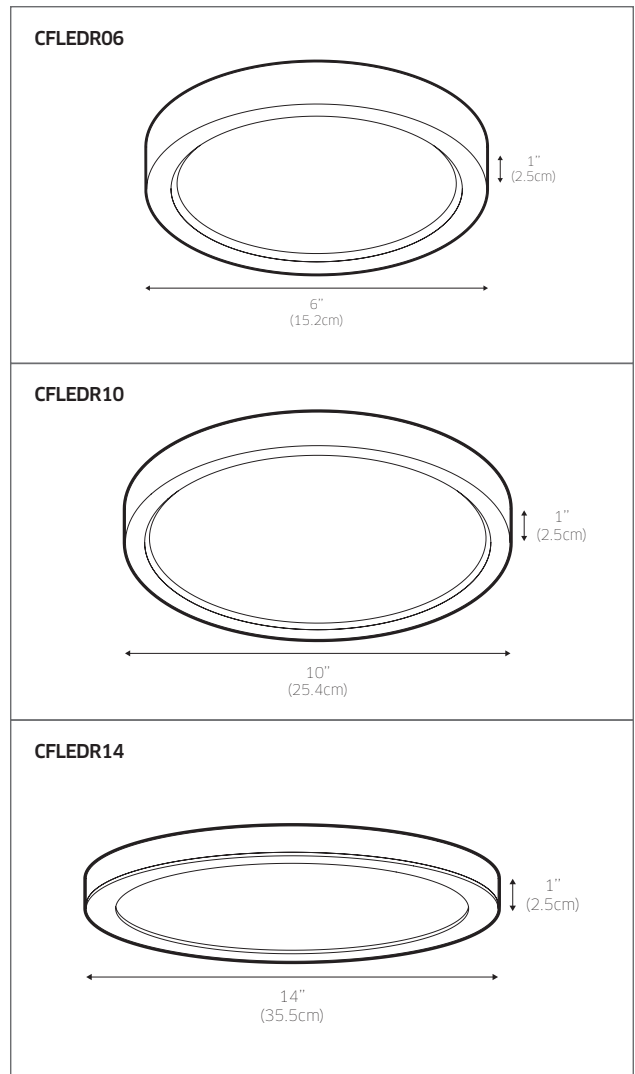

LED FLUSH MOUNT

LED DECO

Our new LED flush mounts incorporate Edge-Lit technology, eliminating hot spots or glare. With 3 sizes to choose from, every application is covered.

INDOOR

OUTDOOR

KEY FEATURES

- Dimmable
- Highly uniform light output
- 3 sizes available

MODEL

CFLEDRO6	6" round flushmount, 11W, 3000°K, 750 Lumens
CFLEDR10	10" round flushmount, 17W, 3000°K, 1000 Lumens
CFLEDR14	14" round flushmount, 28W, 3000°K, 1600 Lumens

SPECIFICATIONS

- 120V direct connection.
- Integrated driver.
- Over 50,000 hours of service life.
- Warm white light output.
- Excellent color rendering.
- Superior LED performance and lifespan.
- Smooth 360° wide spread.
- Minimal heat emission.
- Frosted lens.
- Edge-lit technology.
- Aluminum construction.
- Low profile.
- Fully dimmable solution.
- Wet location rated.

INSTALLATION

- For ceiling flushmount installation.
- Fits on a standard 4" octagonal junction box.
- Non-visible hardware.
- Clips into place.

FINISH

SN	Satin nickel
WH	White

ORDERING EXAMPLE

CFLEDRO6-SN
Would order a CFLEDRO6 6" round ceiling flushmount in a satin nickel finish.