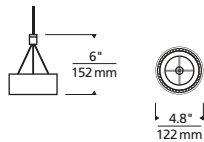

CORUM

With intriguing design and a focus on high performance, this unique LED pendant is defined by its open center, thin metal frame and exposed geometrical heat sink.

LOW-VOLTAGE

5 watt, 300 delivered lumen, 3000K LED / Dimmable with low-voltage electronic or magnetic dimmer (based on the transformer)

SPECIFICATIONS

- 6 feet of field-cutttable cable
- Complete photometrics available at www.techlighting.com

COMPLEMENTARY PRODUCT

Head / P. 573

700	SYSTEM	COR	FINISH	LAMP
FJ	FREEJACK	S	SATIN NICKEL	-LED830 12 VOLT LED 80 CRI 3000K
KL	KABLE LITE			
MP	MONOPOINT*			
MO	MONORAIL			
MO2	TWO-CIRCUIT MONORAIL			

* INCLUDES 4" ROUND FLUSH CANOPY IN COORDINATING FINISH