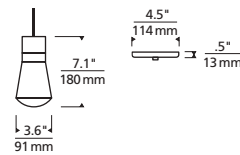

The classic squirrel cage lamp is reincarnated as a modern socket and cord-style LED pendant. An LED is smartly hidden within the “socket” then combined with a solid “bulb” of pure optic crystal. Intricately detailed “filaments” are laser-etched into the crystal for a visually intriguing fixture.

LINE-VOLTAGE

120 volt 9 watt, 135 delivered lumen, 3000K, 2200K or Warm Color Dimming 3000K-2200K LED module / Dimmable with low-voltage electronic or triac dimmer

SPECIFICATIONS

- 6 feet of field-cuttable cloth cord
- Complete photometrics available at www.techlighting.com

COMPLEMENTARY PRODUCT

Accessory / P. 108, 3-Lite, 7-Lite, 11-Lite Chandelier / P. 264

700TDALVPMC	SIZE	CORD COLOR	HARDWARE FINISH	LAMP
	1-LITE	B BLACK	R AGED BRASS	-LEDWD LED 90 CRI WARM COLOR DIMMING 3000-2200K 120V
	3 3-LITE CHANDELIER	I BLACK & WHITE	B BLACK	-LED922 LED 90 CRI 2200K 120V
	7 7-LITE CHANDELIER	U BLUE	S SATIN NICKEL	-LED930 LED 90 CRI 3000K 120V
	11 11-LITE CHANDELIER	N BROWN		
		P COPPER		
		F FUSCIA		
		Y GRAY		
		O ORANGE		
		R RED		
		T TEAL		
		W WHITE		

SWAG HOOK OPTION

Use as a creative tool to gracefully change a pendant’s point of suspension from the mounting canopy to any point on the ceiling. Order one or multiple for each pendant.

700TDSWG	FINISH
R	AGED BRASS
Z	ANTIQUE BRONZE
B	BLACK
S	SATIN NICKEL
W	WHITE

LOCUS ACCESSORY OPTION

Available in three sizes, this clean, circular accessory adds dimension and scale as it frames Tech Lighting’s simple socket and cord style pendants including Mina, SoCo and Alva (sold separately).

700LOCUS	SIZE	CANOPY FINISH
13	13" SMALL	R AGED BRASS
18	18" MEDIUM	B BLACK
23	23" LARGE	S SATIN NICKEL
		W WHITE