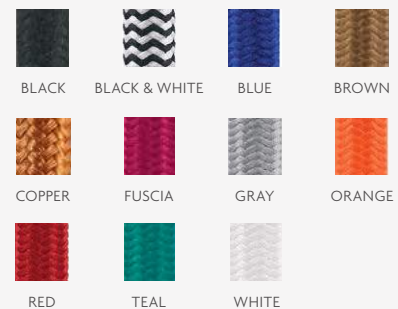

MINA

AGED BRASS
WITH BLUE CORD

BLACK
WITH FUSCIA CORD

SATIN NICKEL
WITH GRAY CORD

An elegant sphere of pure optic crystal is laser etched to create a mysterious yet beautiful orb floating within. When illuminated by the downward-firing LED hidden within the socket, the orb glows brilliantly while the fixture provides a bounty of task light on surfaces below.

CUSTOMIZE YOUR MINA & ALVA PENDANTS

FINISH OPTIONS

AGED BRASS
SHOWN WITH
ALVA PENDANT

BLACK
SHOWN WITH
ALVA PENDANT

SATIN NICKEL
SHOWN WITH
MINA PENDANT

CORD COLOR OPTONS

AGED BRASS
WITH BLACK CORD

BLACK
WITH TEAL CORD

SATIN NICKEL
WITH BLACK & WHITE CORD

The classic squirrel cage lamp is reincarnated as a modern socket and cord-style LED pendant. An LED is smartly hidden within the “socket” then combined with a solid “bulb” of pure optic crystal. Intricately detailed “filaments” are laser-etched into the crystal for a visually intriguing fixture.