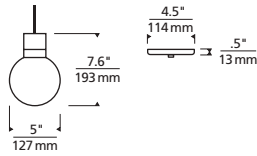

MINA

An elegant sphere of pure optic crystal is laser etched to create a mysterious yet beautiful orb floating within. When illuminated by the downward-firing LED hidden within the socket, the orb glows brilliantly while the fixture provides a bounty of task light on surfaces below.

LINE-VOLTAGE

120 volt 9 watt, 135 delivered lumen, 3000K, 2200K or 3000K-2200K warm-color dimming LED module / Dimmable with low-voltage electronic or triac dimmer

SPECIFICATIONS

- 6 feet of field-cuttable cloth cord
- Complete photometrics available at www.techlighting.com

COMPLEMENTARY PRODUCT

Accessory / P. 108, 3-Lite, 7-Lite, 11-Lite Chandelier / P. 262

700TDMINAP	SIZE	COLOR	CORD COLOR	HARDWARE FINISH	LAMP
1	1-LITE	C CLEAR	B BLACK	R AGED BRASS	-LED900 LED 90 CRI WARM COLOR DIMMING 3000-2200K 120V
3	3-LITE CHANDELIER		I BLACK & WHITE	B BLACK	-LED922 LED 90 CRI 2200K 120V
7	7-LITE CHANDELIER		U BLUE	S SATIN NICKEL	-LED930 LED 90 CRI 3000K 120V
11	11-LITE CHANDELIER		N BROWN		
			P COPPER		
		F FUSCIA			
		Y GRAY			
		O ORANGE			
		R RED			
		T TEAL			
		W WHITE			

CUSTOMIZE YOUR MINA & ALVA PENDANTS

FINISH OPTIONS

CORD COLOR OPTONS