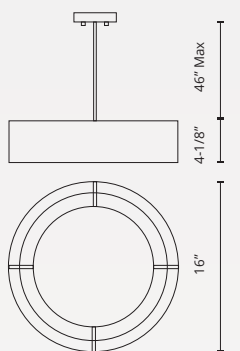

PD7920-BG

PD7920-BK

PD7920-WH
As Semi Flush

See page 213 for matching ceiling fixtures

PD7920

Sophisticated LED technology meets pendants with adjustable rod length

- Textured black, beige or white fabric shade
- White acrylic diffuser
- Rod length: 3 x 12" + 1 x 6" + 1 x 4"
- Can be mounted as pendant or semi flush
- Dimmable with ELV dimmer (not included)
- 120V

PD7916-WH

PD7916-BG

PD7916-BK
As Semi Flush

See page 213 for matching ceiling fixtures

PD7916

Sophisticated LED technology meets pendants with adjustable rod length

- Textured black, beige or white fabric shade
- White acrylic diffuser
- Rod length: 3 x 12" + 1 x 6" + 1 x 4"
- Can be mounted as pendant or semi flush
- Dimmable with ELV dimmer (not included)
- 120V