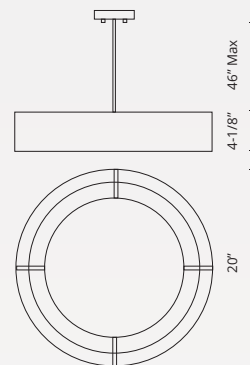

PD7920-BG

PD7920-BK

PD7920-WH
As Semi Flush

See page 213 for matching ceiling fixtures

PD7920

Sophisticated LED technology meets pendants with adjustable rod length

- Textured black, beige or white fabric shade
- White acrylic diffuser
- Rod length: 3 x 12" + 1 x 6" + 1 x 4"
- Can be mounted as pendant or semi flush
- Dimmable with ELV dimmer (not included)
- 120V

Color Temp 3000K
CRI (Ra) >80
Dimming 100% - 10%
Rated Life 50,000 hours

Model	Voltage	Watt	LED Lumens	Delivered Lumens	Custom Options	Finish
PD7920	120V	29W	2000	1300*	2700K - 5000K Available Min. Qty May Apply	BK - Black BG - Beige WH - White

PD7916-WH

PD7916-BG

PD7916-BK
As Semi Flush

See page 213 for matching ceiling fixtures

PD7916

Sophisticated LED technology meets pendants with adjustable rod length

- Textured black, beige or white fabric shade
- White acrylic diffuser
- Rod length: 3 x 12" + 1 x 6" + 1 x 4"
- Can be mounted as pendant or semi flush
- Dimmable with ELV dimmer (not included)
- 120V

Color Temp 3000K
CRI (Ra) >80
Dimming 100% - 10%
Rated Life 50,000 hours

Model	Voltage	Watt	LED Lumens	Delivered Lumens	Custom Options	Finish
PD7916	120V	19W	1600	1300*	2700K - 5000K Available Min. Qty May Apply	BK - Black BG - Beige WH - White