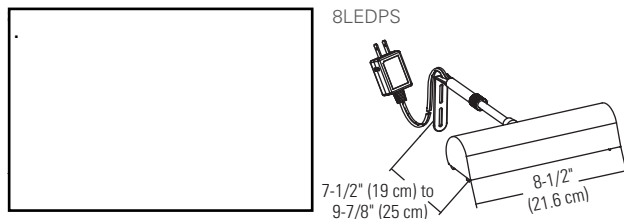

PICTURE LIGHTS

8LEDPS

MADE IN CANADA 

Ideal for artwork up to 24" (H) x 30" (W) and for reading.

High power LED
Touch sensitive switch

AVAILABLE FINISHES

PRODUCT DIMENSIONS

SPECIFICATIONS

8LEDPS: Very discreet plug-in power supply and 8' (2.4m) cord included
3 x 0.5W high power white LED (2800-3000°K)
Over 50,000 hours of service life
Touch-sensitive On/Off switch
Two operating modes: continuous or 3-hour auto shut-off
Hand-crafted steel construction