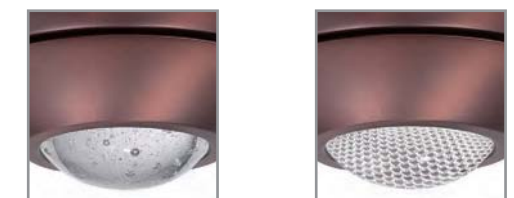

- Integrated 16W LED light kit with 3 lense choices: White, Prismatic, or Bubble (all included)
- **RC8000** wall-mounted Remote Control included with pull-out transmitter, 3 speeds, and light dimmer (pictured right)

LED Info	W	16
	CCT	3000K
	lm	650
	lm/W	40
	CRI	90

AC20352-SN

Satin Nickel with Silver blades
(pictured with Bubble glass)

Prismatic glass

White glass

AC20352-NI

Natural Iron with matching blades
(pictured with Prismatic glass)

Bubble glass

White glass

AC20352-OB

Oil Brushed Bronze with matching blades
(pictured with White glass)

Bubble Glass

Prismatic glass

No. of Blades	3	Total Fan Height	14.6"
Blade Pitch	14°	Blade to Ceiling	11.1"
Motor Size (mm)	153 x 18	Net Weight	15.1 lb
Motor Amps (High)	0.51	Hanging System	Downrod
RPM (H/M/L)	193/135/76	Reverse	Manual