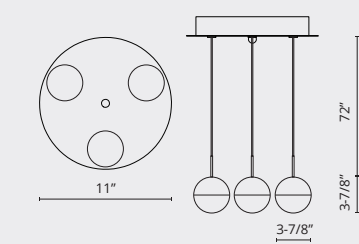

402803CH-LED  
3 Light

402805CH-LED  
5 Light

402809CH-LED  
9 Light

402813CH-LED  
13 Light

Square Multi Pendant Model

402816CH-LED  
16 Light

402801CH-LED

402803CH-LED

Sophisticated LED technology meets pendants with modern design

- Sphere shaped design with clear acrylic and frosted interior
- Chrome finish
- Maximum cable length 72"
- Dimmable with ELV dimmer (Not included)
- 120V