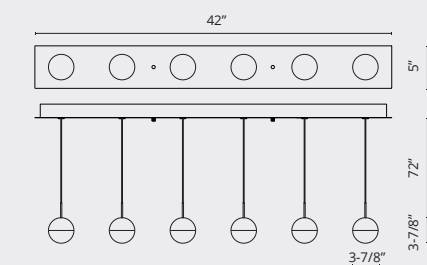

402803CH-LED