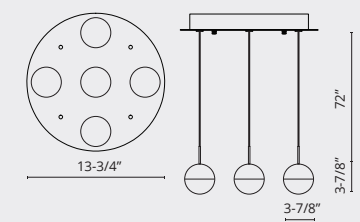

402801CH-LED