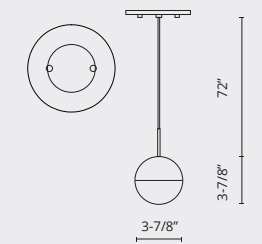

402803CH-LED  
3 Light

402805CH-LED  
5 Light

402809CH-LED  
9 Light

402813CH-LED  
13 Light

Square Multi Pendant Model

402816CH-LED  
16 Light

402801CH-LED

402803CH-LED

Sophisticated LED technology meets pendants with modern design

- Sphere shaped design with clear acrylic and frosted interior
- Chrome finish
- Maximum cable length 72"
- Dimmable with ELV dimmer (Not included)
- 120V