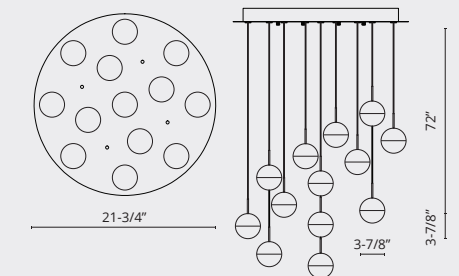

402804CH-LED

402805CH-LED

402806CH-LED

402809CH-LED

402810CH-LED

402813CH-LED

402816CH-LED

402801CH-LED / 402803CH-LED / 402804CH-LED / 402805CH-LED / 402806CH-LED / 402809CH-LED / 402810CH-LED / 402813CH-LED / 402816CH-LED

Sophisticated LED technology meets pendants with modern design

- Sphere shaped design with clear acrylic and frosted interior
- Chrome finish
- Maximum cable length 72"
- Dimmable with ELV dimmer (Not included)
- 120V

Color Temp 3000K  
CRI (Ra) >80  
Dimming 100% - 10%  
Rated Life 50,000 hours

Model	Voltage	Watt	LED Lumens	Delivered Lumens	Custom Options	Finish
402801CH-LED	120V	5W	1 x 400	300	2700K - 5000K Available Min. Qty May Apply	CH - Chrome
402803CH-LED	120V	15W	3 x 400	900		
402804CH-LED	120V	20W	4 x 400	1200	<b>Note</b> Canopy Included	
402805CH-LED	120V	25W	5 x 400	1500		
402806CH-LED	120V	30W	6 x 400	1800		
402809CH-LED	120V	45W	9 x 400	2700		
402810CH-LED	120V	50W	10 x 400	3000		
402813CH-LED	120V	65W	13 x 400	3900		
402816CH-LED	120V	80W	16 x 400	4800		