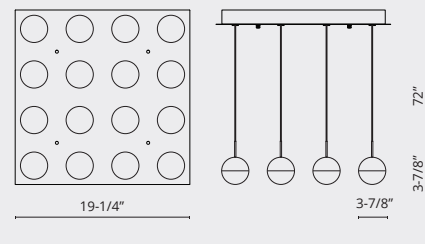

402804CH-LED

402805CH-LED

402806CH-LED

402809CH-LED

402810CH-LED

402813CH-LED

402816CH-LED

402801CH-LED / 402803CH-LED / 402804CH-LED / 402805CH-LED / 402806CH-LED / 402809CH-LED / 402810CH-LED / 402813CH-LED / 402816CH-LED

Sophisticated LED technology meets pendants with modern design

- Sphere shaped design with clear acrylic and frosted interior
- Chrome finish
- Maximum cable length 72"
- Dimmable with ELV dimmer (Not included)
- 120V