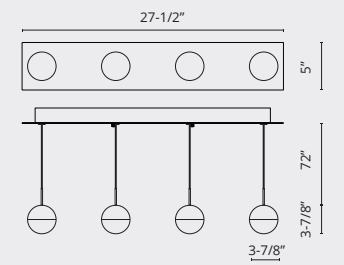

402803CH-LED  
3 Light

402805CH-LED  
5 Light

402809CH-LED  
9 Light

402813CH-LED  
13 Light

Square Multi Pendant Model

402816CH-LED  
16 Light

402801CH-LED

402803CH-LED

Sophisticated LED technology meets pendants with modern design

- Sphere shaped design with clear acrylic and frosted interior
- Chrome finish
- Maximum cable length 72"
- Dimmable with ELV dimmer (Not included)
- 120V