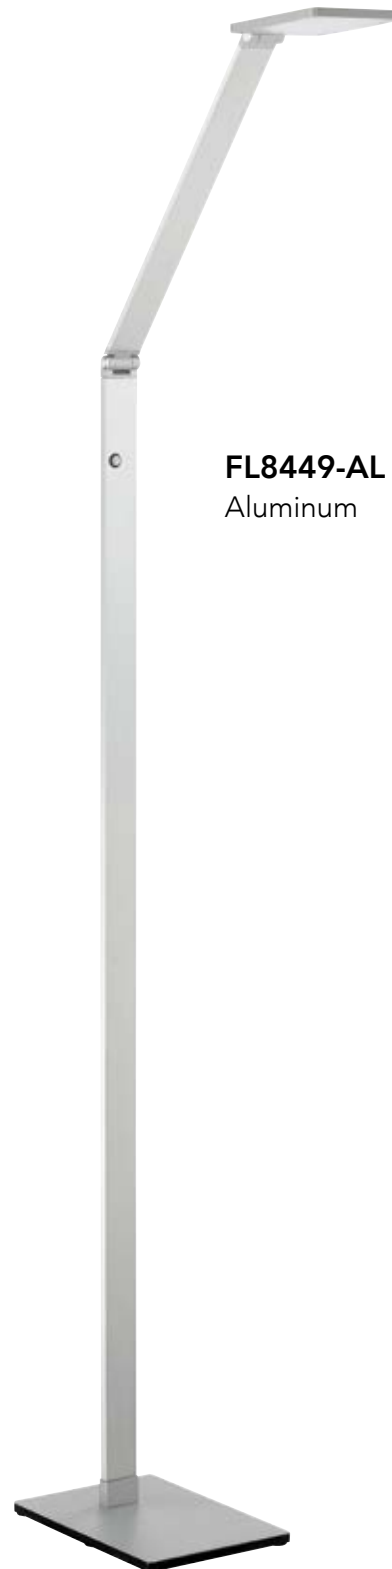

- Anodized finish
- 3 level Touch dimmer

Floor lamp

- OAH 49" (adjustable)

LED Info	W	10
	CCT	3000K
	lm	750
	lm/W	75
	CRI	80+

FL8449-RB
Russet Bronze

FL8449-AL
Aluminum

Desk lamp

- OAH 20" (adjustable)

LED Info	W	10
	CCT	3000K
	lm	750
	lm/W	75
	CRI	80+

LED PORTABLES

PTL8420-RB

Russet Bronze

PTL8420-AL

Aluminum

FL8449-BLK

Black

PTL8420-BLK

Black