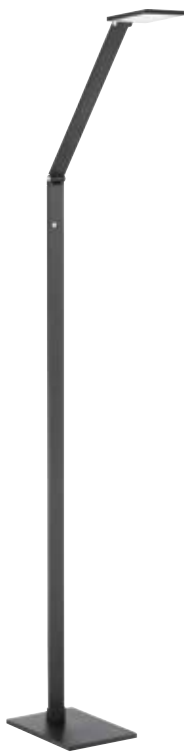

- Anodized finish
- 3 level Touch dimmer

Floor lamp

- OAH 49" (adjustable)

LED Info	W	10
	CCT	3000K
	lm	750
	lm/W	75
	CRI	80+

FL8449-RB
Russet Bronze

FL8449-AL
Aluminum

Desk lamp

- OAH 20" (adjustable)

LED Info	W	10
	CCT	3000K
	lm	750
	lm/W	75
	CRI	80+

LED PORTABLES

PTL8420-RB

Russet Bronze

PTL8420-AL

Aluminum

FL8449-BLK

Black

PTL8420-BLK

Black