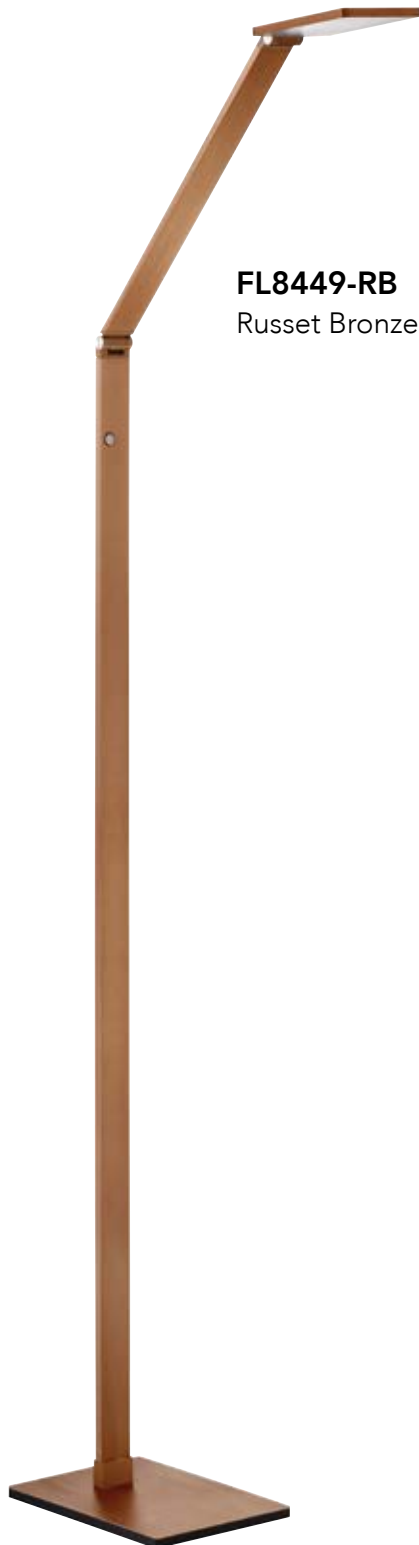

- Anodized finish
- 3 level Touch dimmer

Floor lamp

- OAH 49" (adjustable)

LED Info	W	10
	CCT	3000K
	lm	750
	lm/W	75
	CRI	80+

FL8449-RB
Russet Bronze

FL8449-AL
Aluminum

Desk lamp

- OAH 20" (adjustable)

LED Info	W	10
	CCT	3000K
	lm	750
	lm/W	75
	CRI	80+

LED PORTABLES

PTL8420-RB

Russet Bronze

PTL8420-AL

Aluminum

FL8449-BLK

Black

PTL8420-BLK

Black