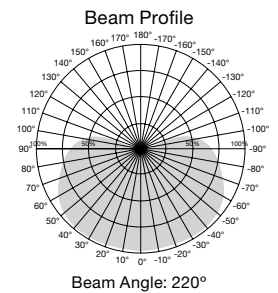

Colored Multi-Directional LED Lamps

Item Number	Lamp Description	W	V	CCT	Lm	Bm	M.O.L. (Inches)	Life/Hrs.	UPC
S9642	2A19/LED/RED/120V	2	120	Red	200	220°	4 9/16	15K	045923096426
S9643	2A19/LED/GREEN/120V	2	120	Green	200	220°	4 3/16	15K	045923096433
S9644	2A19/LED/BLUE/120V	2	120	Blue	200	220°	4 3/16	15K	045923096440
S9645	2A19/LED/YELLOW/120V	2	120	Yellow	200	220°	4 3/16	15K	045923096457