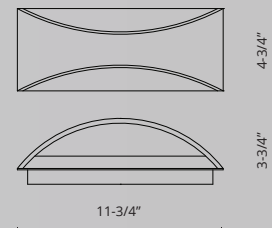

EW3612-WH

EW3612-CC

EW3612-BK

EW3612

Sophisticated LED technology meets stylish exterior wall sconces

- Relaxed arch design with up and down lights
- Black, charcoal or white metal details
- Switch box mount only
- Can be mounted horizontal or vertical
- Dimmable with ELV dimmer (Not included)
- 120V