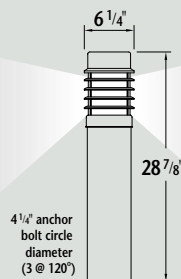

Wedge anchors are provided that permit installation on existing concrete bases, wood patio decks and other structures.

0872 LH (120 volts)

0873 LH (120 volts)

0887 LH (120 volts)

0888 LH (120 volts)