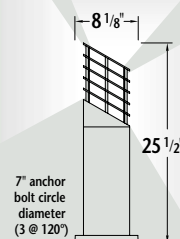

Wedge anchors are provided that permit installation on existing concrete bases, wood patio decks and other structures.

0872 LH (120 volts)

0873 LH (120 volts)

0887 LH (120 volts)

0888 LH (120 volts)