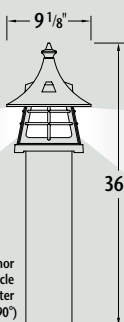

Wedge anchors are provided that permit installation on existing concrete bases, wood patio decks and other structures.

0872 LH (120 volts)

0873 LH (120 volts)

0887 LH (120 volts)

0888 LH (120 volts)