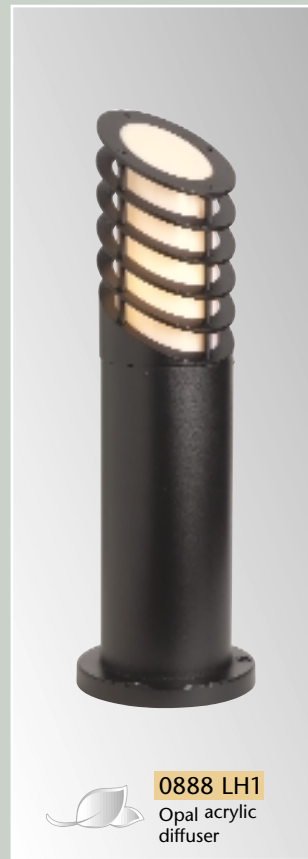

Bollards and Low Profile Lights

0870 LH2
Frosted glass diffuser

0871 LH19
Frosted glass diffuser

0887 LHST
Opal acrylic diffuser

0888 LH1
Opal acrylic diffuser

Varnish-coated brushed stainless steel (ST) product. Also available in all standard finishes.

Wedge anchors are provided that permit installation on existing concrete bases, wood patio decks and other structures.

0872 LH (120 volts)

0873 LH (120 volts)

0887 LH (120 volts)

0888 LH (120 volts)