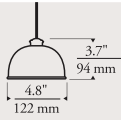

Mini Kettle Pendant

antique bronze

Metal dome shade. Includes low-voltage, 50 watt MR16 flood lamp and six feet of field-cutttable suspension cable.

600	SYSTEM	MKTL	FINISH
FJ	FreeJack*	Z	Antique Bronze
MO	MonoRail†	N	Polished Nickel
		S	Satin Nickel