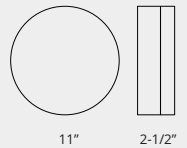

FM3511

FM3506 / FM3511

Sophisticated LED technology meets ceiling with modern simplicity

- Round glass polished surface and painted white interior with chrome finish or round glass frosted and painted white interior with brushed nickel finish.
- Dimmable with ELV dimmer (Not included)
- 120V

Color Temp 3000K
CRI (Ra) >80
Dimming 100% - 10%
Rated Life 50,000 hours

Model	Voltage	Watt	LED Lumens	Delivered Lumens	Custom Options	Finish
FM3506	120V	10W	800	500	2700K - 5000K Available Min. Qty May Apply	BN - Brushed Nickel
FM3511	120V	18W	1600	750		CH - Chrome