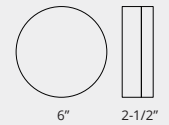

FM3405-BN

FM3405 / FM3409

Sophisticated LED technology meets ceiling with modern simplicity

- Square glass polished surface and painted white interior with chrome finish or square glass frosted and painted white interior with brushed nickel finish.
- Dimmable with ELV dimmer (Not included)
- 120V

Color Temp 3000K
CRI (Ra) >80
Dimming 100% - 10%
Rated Life 50,000 hours

Model	Voltage	Watt	LED Lumens	Delivered Lumens	Custom Options	Finish
FM3405	120V	10W	800	400	2700K - 5000K Available Min. Qty May Apply	BN - Brushed Nickel
FM3409	120V	13W	1200	750		CH - Chrome

FM3506

FM3506 / FM3511

Sophisticated LED technology meets ceiling with modern simplicity

- Round glass polished surface and painted white interior with chrome finish or round glass frosted and painted white interior with brushed nickel finish.
- Dimmable with ELV dimmer (Not included)
- 120V

Color Temp 3000K
CRI (Ra) >80
Dimming 100% - 10%
Rated Life 50,000 hours

Model	Voltage	Watt	LED Lumens	Delivered Lumens	Custom Options	Finish
FM3506	120V	10W	800	500	2700K - 5000K Available Min. Qty May Apply	BN - Brushed Nickel
FM3511	120V	18W	1600	750		CH - Chrome