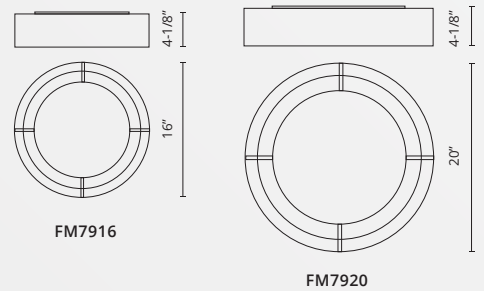

FM7916

FM7920

FM7916 / FM7920

Sophisticated LED technology meets ceiling with elegant design

- Textured black, white or beige fabric shade
- White acrylic diffuser
- Available in two sizes
- Dimmable with ELV dimmer (not included)
- 120V

Color Temp 3000K
CRI (Ra) >80
Dimming 100% - 10%
Rated Life 50,000 hours

Model	Voltage	Watt	LED Lumens	Delivered Lumens	Custom Options	Finish
FM7916	120V	19W	1600	880*	2700K - 5000K Available Min. Qty May Apply	BK - Black BG - Beige WH - White
FM7920	120V	29W	2000	1300*		

*Preliminary figure