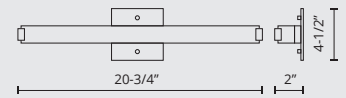

VL6120-CH / VL6123-CH / VL6136-CH

Sophisticated LED technology meets vanity with modern simplicity

- Retangular shaped with round profile white acrylic
- Chrome details
- Dimmable with ELV dimmer (Not included)
- 120V

Color Temp 3000K
CRI (Ra) >80
Dimming 100% - 10%
Rated Life 50,000 hours

Model	Voltage	Watt	LED Lumens	Delivered Lumens	Custom Options	Finish
VL6120-CH	120V	19W	1600	900*	2700K - 5000K Available Min. Qty May Apply	CH - Chrome
VL6124-CH	120V	26.5W	2400	1400*		
VL6136-CH	120V	40W	3600	2400*		

VL4721-CH

VL4721-CH / VL4725-CH / VL4737-CH

Sophisticated LED technology meets vanity with modern simplicity

- Retangular shaped white acrylic
- Chrome details
- Dimmable with ELV dimmer (Not included)
- 120V

Color Temp 3000K
CRI (Ra) >80
Dimming 100% - 10%
Rated Life 50,000 hours

Model	Voltage	Watt	LED Lumens	Delivered Lumens	Custom Options	Finish
VL4721-CH	120V	19W	1600	900*	2700K - 5000K Available Min. Qty May Apply	CH - Chrome
VL4725-CH	120V	26.5W	2400	1400*		
VL4737-CH	120V	40W	3600	2400*		

*Preliminary figures