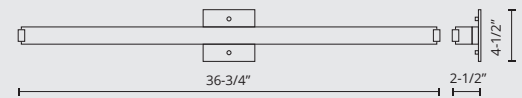

VL4737-CH

VL4721-CH / VL4725-CH / VL4737-CH

Sophisticated LED technology meets vanity with modern simplicity

- Retangular shaped white acrylic
- Chrome details
- Dimmable with ELV dimmer (Not included)
- 120V

Color Temp 3000K
CRI (Ra) >80
Dimming 100% - 10%
Rated Life 50,000 hours

Model	Voltage	Watt	LED Lumens	Delivered Lumens	Custom Options	Finish
VL4721-CH	120V	19W	1600	900*	2700K - 5000K Available Min. Qty May Apply	CH - Chrome
VL4725-CH	120V	26.5W	2400	1400*		
VL4737-CH	120V	40W	3600	2400*		

*Preliminary figures