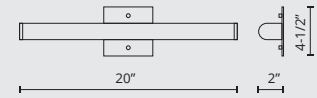

VL6120-CH

VL6120-CH / VL6123-CH / VL6136-CH

Sophisticated LED technology meets vanity with modern simplicity

- Retangular shaped with round profile white acrylic
- Chrome details
- Dimmable with ELV dimmer (Not included)
- 120V

Color Temp 3000K
CRI (Ra) >80
Dimming 100% - 10%
Rated Life 50,000 hours

Model	Voltage	Watt	LED Lumens	Delivered Lumens	Custom Options	Finish
VL6120-CH	120V	19W	1600	900*	2700K - 5000K Available Min. Qty May Apply	CH - Chrome
VL6124-CH	120V	26.5W	2400	1400*		
VL6136-CH	120V	40W	3600	2400*		

VL4721-CH / VL4725-CH / VL4737-CH

Sophisticated LED technology meets vanity with modern simplicity

- Retangular shaped white acrylic
- Chrome details
- Dimmable with ELV dimmer (Not included)
- 120V

Color Temp 3000K
CRI (Ra) >80
Dimming 100% - 10%
Rated Life 50,000 hours

Model	Voltage	Watt	LED Lumens	Delivered Lumens	Custom Options	Finish
VL4721-CH	120V	19W	1600	900*	2700K - 5000K Available Min. Qty May Apply	CH - Chrome
VL4725-CH	120V	26.5W	2400	1400*		
VL4737-CH	120V	40W	3600	2400*		

*Preliminary figures