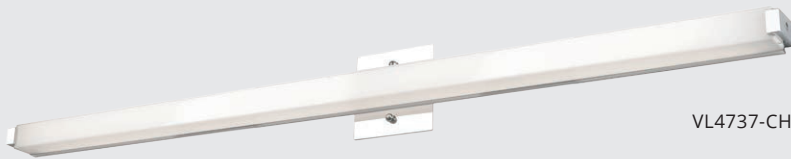

VL6136-CH

VL6124-CH

VL6120-CH

VL6120-CH

VL6124-CH

VL6136-CH

VL6120-CH / VL6123-CH / VL6136-CH

Sophisticated LED technology meets vanity with modern simplicity

- Retangular shaped with round profile white acrylic
- Chrome details
- Dimmable with ELV dimmer (Not included)
- 120V

Color Temp 3000K
 CRI (Ra) >80
 Dimming 100% - 10%
 Rated Life 50,000 hours

Model	Voltage	Watt	LED Lumens	Delivered Lumens	Custom Options	Finish
VL6120-CH	120V	19W	1600	900*	2700K - 5000K Available Min. Qty May Apply	CH - Chrome
VL6124-CH	120V	26.5W	2400	1400*		
VL6136-CH	120V	40W	3600	2400*		