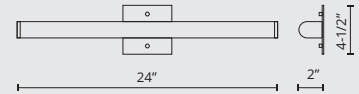

VL6124-CH

VL6120-CH / VL6123-CH / VL6136-CH

Sophisticated LED technology meets vanity with modern simplicity

- Retangular shaped with round profile white acrylic
- Chrome details
- Dimmable with ELV dimmer (Not included)
- 120V

Color Temp 3000K
CRI (Ra) >80
Dimming 100% - 10%
Rated Life 50,000 hours

Model	Voltage	Watt	LED Lumens	Delivered Lumens	Custom Options	Finish
VL6120-CH	120V	19W	1600	900*	2700K - 5000K Available Min. Qty May Apply	CH - Chrome
VL6124-CH	120V	26.5W	2400	1400*		
VL6136-CH	120V	40W	3600	2400*		

VL4721-CH / VL4725-CH / VL4737-CH

Sophisticated LED technology meets vanity with modern simplicity

- Retangular shaped white acrylic
- Chrome details
- Dimmable with ELV dimmer (Not included)
- 120V

Color Temp 3000K
CRI (Ra) >80
Dimming 100% - 10%
Rated Life 50,000 hours

Model	Voltage	Watt	LED Lumens	Delivered Lumens	Custom Options	Finish
VL4721-CH	120V	19W	1600	900*	2700K - 5000K Available Min. Qty May Apply	CH - Chrome
VL4725-CH	120V	26.5W	2400	1400*		
VL4737-CH	120V	40W	3600	2400*		

*Preliminary figures