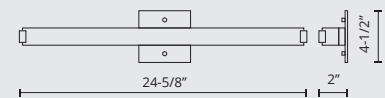

VL6120-CH / VL6123-CH / VL6136-CH

Sophisticated LED technology meets vanity with modern simplicity

- Retangular shaped with round profile white acrylic
- Chrome details
- Dimmable with ELV dimmer (Not included)
- 120V

Color Temp 3000K
CRI (Ra) >80
Dimming 100% - 10%
Rated Life 50,000 hours

Model	Voltage	Watt	LED Lumens	Delivered Lumens	Custom Options	Finish
VL6120-CH	120V	19W	1600	900*	2700K - 5000K Available Min. Qty May Apply	CH - Chrome
VL6124-CH	120V	26.5W	2400	1400*		
VL6136-CH	120V	40W	3600	2400*		

VL4725-CH

VL4721-CH / VL4725-CH / VL4737-CH

Sophisticated LED technology meets vanity with modern simplicity

- Retangular shaped white acrylic
- Chrome details
- Dimmable with ELV dimmer (Not included)
- 120V

Color Temp 3000K
CRI (Ra) >80
Dimming 100% - 10%
Rated Life 50,000 hours

Model	Voltage	Watt	LED Lumens	Delivered Lumens	Custom Options	Finish
VL4721-CH	120V	19W	1600	900*	2700K - 5000K Available Min. Qty May Apply	CH - Chrome
VL4725-CH	120V	26.5W	2400	1400*		
VL4737-CH	120V	40W	3600	2400*		

*Preliminary figures