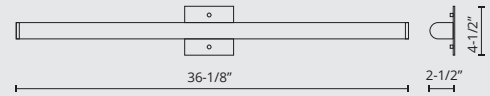

VL6136-CH

VL6120-CH / VL6123-CH / VL6136-CH

Sophisticated LED technology meets vanity with modern simplicity

- Retangular shaped with round profile white acrylic
- Chrome details
- Dimmable with ELV dimmer (Not included)
- 120V

Color Temp 3000K
CRI (Ra) >80
Dimming 100% - 10%
Rated Life 50,000 hours

Model	Voltage	Watt	LED Lumens	Delivered Lumens	Custom Options	Finish
VL6120-CH	120V	19W	1600	900*	2700K - 5000K Available Min. Qty May Apply	CH - Chrome
VL6124-CH	120V	26.5W	2400	1400*		
VL6136-CH	120V	40W	3600	2400*