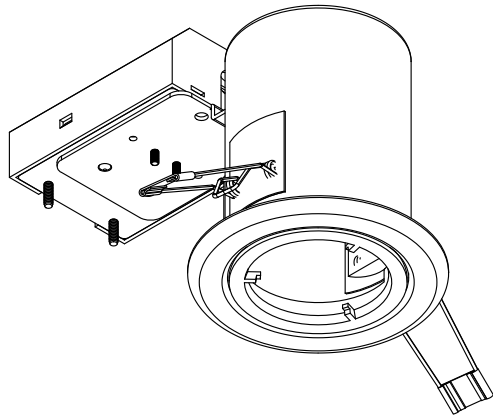

SL12025TL - 2" ICAT Line Voltage Downlight

Product Specifications:

Lamp - One 120V max. 25W Aluminum backed MR16 or appropriate LED (not included)

Recommended LED - TCP Elite GU10 Dimmable 7W

Socket - GU10

Thermal Protection - Thermally protected for over-lamping

Dimming - Can be used with all standard TRIAC dimmers. LED dimming dependent on lamp.

Junction Box - Constructed of fire-rated plastic. Maximum 2 No. 12 AWG 90°C cables (1 in, 1 out). Armoured Cable adaptor included. 5 wire cable connection terminal. Approved for feed-through wiring. Double insulated fixture, no grounding required.

Housing - IC rated. Air Tight as per ASTM E283 Standard. Adjustable butterfly clips for ceiling material thicknesses of 1/4" to 1 1/4". Powder coated steel construction. Approved for use in damp locations / wet locations (with WLTL accessory).

Trim - Round. Non-directional. Finishes available: White (WH), Chrome (CH), Brushed Steel (BS), Bronze (BZ), Black (BL). Powder Coated. Lamp secured with Twist & Lock mechanism.

Cut Out Hole Diameter - 2 3/4" (70mm)