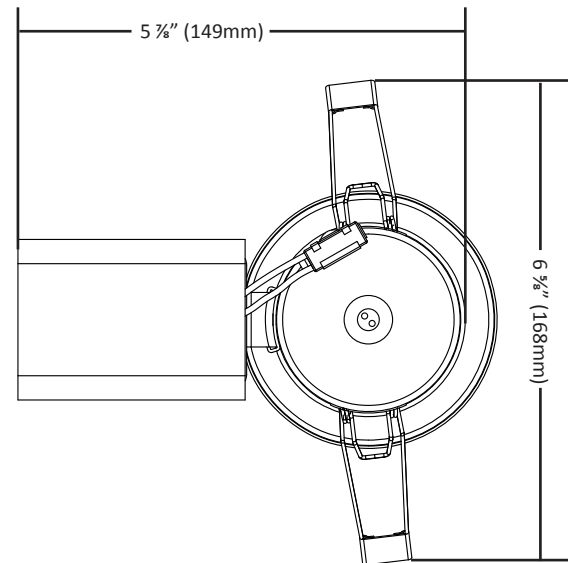

SL12025TL - 2" ICAT Line Voltage Downlight

Product Specifications:

Lamp - One 120V max. 25W Aluminum backed MR16 or appropriate LED (not included)

Recommended LED - TCP Elite GU10 Dimmable 7W

Socket - GU10

Thermal Protection - Thermally protected for over-lamping

Dimming - Can be used with all standard TRIAC dimmers. LED dimming dependent on lamp.

Junction Box - Constructed of fire-rated plastic. Maximum 2 No. 12 AWG 90°C cables (1 in, 1 out). Armoured Cable adaptor included. 5 wire cable connection terminal. Approved for feed-through wiring. Double insulated fixture, no grounding required.

Housing - IC rated. Air Tight as per ASTM E283 Standard. Adjustable butterfly clips for ceiling material thicknesses of 1/4" to 1 1/4". Powder coated steel construction. Approved for use in damp locations / wet locations (with WLTL accessory).

Trim - Round. Non-directional. Finishes available: White (WH), Chrome (CH), Brushed Steel (BS), Bronze (BZ), Black (BL). Powder Coated. Lamp secured with Twist & Lock mechanism.

Cut Out Hole Diameter - 2 3/4" (70mm)