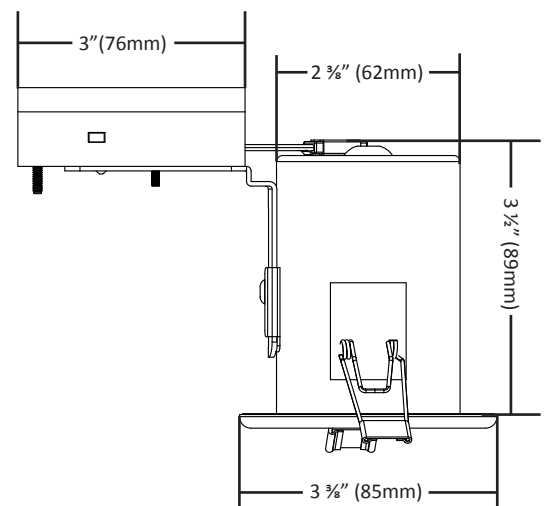

SL12025TL - 2" ICAT Line Voltage Downlight

Product Specifications:

Lamp - One 120V max. 25W Aluminum backed MR16 or appropriate LED (not included)

Recommended LED - TCP Elite GU10 Dimmable 7W

Socket - GU10

Thermal Protection - Thermally protected for over-lamping

Dimming - Can be used with all standard TRIAC dimmers. LED dimming dependent on lamp.

Junction Box - Constructed of fire-rated plastic. Maximum 2 No. 12 AWG 90°C cables (1 in, 1 out). Armoured Cable adaptor included. 5 wire cable connection terminal. Approved for feed-through wiring. Double insulated fixture, no grounding required.

Housing - IC rated. Air Tight as per ASTM E283 Standard. Adjustable butterfly clips for ceiling material thicknesses of 1/4" to 1 1/4". Powder coated steel construction. Approved for use in damp locations / wet locations (with WLTL accessory).

Trim - Round. Non-directional. Finishes available: White (WH), Chrome (CH), Brushed Steel (BS), Bronze (BZ), Black (BL). Powder Coated. Lamp secured with Twist & Lock mechanism.

Cut Out Hole Diameter - 2 3/4" (70mm)