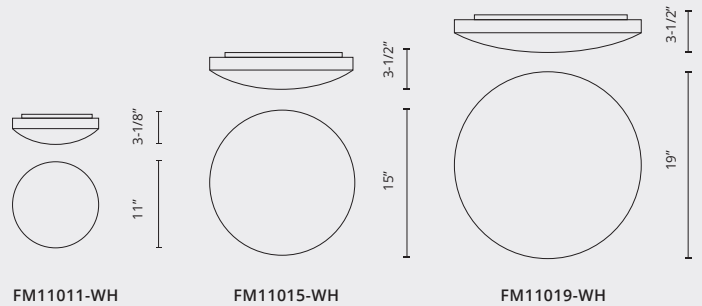

FM11019-WH

FM11015-WH

FM11011-WH

**FM11011-WH / FM11015-WH / FM11019-WH**

Sophisticated LED technology meets ceiling with minimalist design

- Round white glass with dome bottom
- White powder coated canopy
- Dimmable with ELV dimmer (Not included)
- 120V

**Color Temp** 3000K  
**CRI (Ra)** >80  
**Dimming** 100% - 10%  
**Rated Life** 50,000 hours

Model	Voltage	Watt	LED Lumens	Delivered Lumens	Custom Options	Finish
FM11011-WH	120V	14W	1000	650*	2700K - 5000K Available Min. Qty May Apply	WH - White Powder Coated
FM11015-WH	120V	19W	1600	910*		
FM11019-WH	120V	43.5W	3300	1776*		