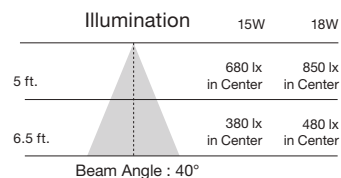

LED PAR Lamps

Item Number	Lamp Description	W	V	CRI	CCT	Color Temp.	Lm	Bm	M.O.L. (Inches)	Life/Hrs.	UPC	Pack
LED PAR38 - Replaces 90W												
S9440*	15PAR38/LED/25'/2700K/120V/SP	15	120	80	2700K	Warm White	1100	25°	5 3/16	25K	045923094408	12/6
S9441*	15PAR38/LED/25'/3000K/120V/SP	15	120	80	3000K	Soft White	1150	25°	5 3/16	25K	045923094415	12/6
S9442*	15PAR38/LED/25'/3500K/120V/SP	15	120	80	3500K	Neutral White	1150	25°	5 3/16	25K	045923094422	12/6
S9443*	15PAR38/LED/25'/4000K/120V/SP	15	120	80	4000K	Cool White	1200	25°	5 3/16	25K	045923094439	12/6
S9444*	15PAR38/LED/25'/5000K/120V/SP	15	120	80	5000K	Natural Light	1200	25°	5 3/16	25K	045923094446	12/6
S9445*	15PAR38/LED/40'/2700K/120V/FL	15	120	80	2700K	Warm White	1100	40°	5 3/16	25K	045923094453	12/6
S9446*	15PAR38/LED/40'/3000K/120V/FL	15	120	80	3000K	Soft White	1150	40°	5 3/16	25K	045923094460	12/6
S9447*	15PAR38/LED/40'/3500K/120V/FL	15	120	80	3500K	Neutral White	1150	40°	5 3/16	25K	045923094477	12/6
S9448*	15PAR38/LED/40'/4000K/120V/FL	15	120	80	4000K	Cool White	1200	40°	5 3/16	25K	045923094484	12/6
S9449*	15PAR38/LED/40'/5000K/120V/FL	15	120	80	5000K	Natural Light	1200	40°	5 3/16	25K	045923094491	12/6
S9450*	15PAR38/LED/60'/2700K/120V/WFL	15	120	80	2700K	Warm White	1100	60°	5 3/16	25K	045923094507	12/6
S9451*	15PAR38/LED/60'/3000K/120V/WFL	15	120	80	3000K	Soft White	1150	60°	5 3/16	25K	045923094514	12/6
S9452*	15PAR38/LED/60'/3500K/120V/WFL	15	120	80	3500K	Neutral White	1150	60°	5 3/16	25K	045923094521	12/6
S9453*	15PAR38/LED/60'/4000K/120V/WFL	15	120	80	4000K	Cool White	1200	60°	5 3/16	25K	045923094538	12/6
S9454*	15PAR38/LED/60'/5000K/120V/WFL	15	120	80	5000K	Natural Light	1200	60°	5 3/16	25K	045923094545	12/6
LED PAR38 - Replaces 100W												
S9455*	18PAR38/LED/40'/3000K/120V/FL	18	120	80	3000K	Soft White	1400	40°	5 3/16	25K	045923094552	12/6
S9456*	18PAR38/LED/40'/4000K/120V/FL	18	120	80	4000K	Cool White	1400	40°	5 3/16	25K	045923094569	12/6
LED PAR38 - Non-Dimmable 2 Pack - Replaces 90W												
S9457	15PAR38/LED/60'/3000K/120V/2PK	15	120	80	3000K	Soft White	1150	60°	5 3/16	25K	045923094576	8-2pks
LED PAR38 - Colors												
S9480	15PAR38/LED/40'/RED/120V	15	120	—	—	Red	—	40°	5 3/16	25K	045923094804	24/6
S9481	15PAR38/LED/40'/GREEN/120V	15	120	—	—	Green	—	40°	5 3/16	25K	045923094811	24/6
S9482	15PAR38/LED/40'/BLUE/120V	15	120	—	—	Blue	—	40°	5 3/16	25K	045923094828	24/6
S9483	15PAR38/LED/40'/AMBER/120V	15	120	—	—	Amber	—	40°	5 3/16	25K	045923094835	24/6
S9484	15PAR38/LED/40'/YELLOW/120V	15	120	—	—	Yellow	—	40°	5 3/16	25K	045923094842	24/6