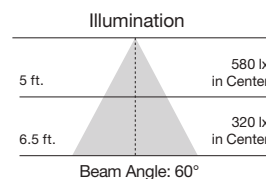

LED PAR Lamps

Item Number	Lamp Description	W	V	CRI	CCT	Color Temp.	Lm	Bm	M.O.L. (Inches)	Life/Hrs.	UPC	Pack
LED PAR38 - Replaces 90W												
S9440*	15PAR38/LED/25'/2700K/120V/SP	15	120	80	2700K	Warm White	1100	25°	5 3/16	25K	045923094408	12/6
S9441*	15PAR38/LED/25'/3000K/120V/SP	15	120	80	3000K	Soft White	1150	25°	5 3/16	25K	045923094415	12/6
S9442*	15PAR38/LED/25'/3500K/120V/SP	15	120	80	3500K	Neutral White	1150	25°	5 3/16	25K	045923094422	12/6
S9443*	15PAR38/LED/25'/4000K/120V/SP	15	120	80	4000K	Cool White	1200	25°	5 3/16	25K	045923094439	12/6
S9444*	15PAR38/LED/25'/5000K/120V/SP	15	120	80	5000K	Natural Light	1200	25°	5 3/16	25K	045923094446	12/6
S9445*	15PAR38/LED/40'/2700K/120V/FL	15	120	80	2700K	Warm White	1100	40°	5 3/16	25K	045923094453	12/6
S9446*	15PAR38/LED/40'/3000K/120V/FL	15	120	80	3000K	Soft White	1150	40°	5 3/16	25K	045923094460	12/6
S9447*	15PAR38/LED/40'/3500K/120V/FL	15	120	80	3500K	Neutral White	1150	40°	5 3/16	25K	045923094477	12/6
S9448*	15PAR38/LED/40'/4000K/120V/FL	15	120	80	4000K	Cool White	1200	40°	5 3/16	25K	045923094484	12/6
S9449*	15PAR38/LED/40'/5000K/120V/FL	15	120	80	5000K	Natural Light	1200	40°	5 3/16	25K	045923094491	12/6
S9450*	15PAR38/LED/60'/2700K/120V/WFL	15	120	80	2700K	Warm White	1100	60°	5 3/16	25K	045923094507	12/6
S9451*	15PAR38/LED/60'/3000K/120V/WFL	15	120	80	3000K	Soft White	1150	60°	5 3/16	25K	045923094514	12/6
S9452*	15PAR38/LED/60'/3500K/120V/WFL	15	120	80	3500K	Neutral White	1150	60°	5 3/16	25K	045923094521	12/6
S9453*	15PAR38/LED/60'/4000K/120V/WFL	15	120	80	4000K	Cool White	1200	60°	5 3/16	25K	045923094538	12/6
S9454*	15PAR38/LED/60'/5000K/120V/WFL	15	120	80	5000K	Natural Light	1200	60°	5 3/16	25K	045923094545	12/6
LED PAR38 - Replaces 100W												
S9455*	18PAR38/LED/40'/3000K/120V/FL	18	120	80	3000K	Soft White	1400	40°	5 3/16	25K	045923094552	12/6
S9456*	18PAR38/LED/40'/4000K/120V/FL	18	120	80	4000K	Cool White	1400	40°	5 3/16	25K	045923094569	12/6
LED PAR38 - Non-Dimmable 2 Pack - Replaces 90W												
S9457	15PAR38/LED/60'/3000K/120V/2PK	15	120	80	3000K	Soft White	1150	60°	5 3/16	25K	045923094576	8-2pks
LED PAR38 - Colors												
S9480	15PAR38/LED/40'/RED/120V	15	120	—	—	Red	—	40°	5 3/16	25K	045923094804	24/6
S9481	15PAR38/LED/40'/GREEN/120V	15	120	—	—	Green	—	40°	5 3/16	25K	045923094811	24/6
S9482	15PAR38/LED/40'/BLUE/120V	15	120	—	—	Blue	—	40°	5 3/16	25K	045923094828	24/6
S9483	15PAR38/LED/40'/AMBER/120V	15	120	—	—	Amber	—	40°	5 3/16	25K	045923094835	24/6
S9484	15PAR38/LED/40'/YELLOW/120V	15	120	—	—	Yellow	—	40°	5 3/16	25K	045923094842	24/6