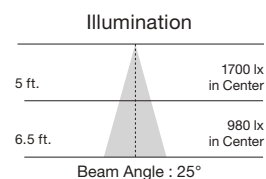

LED PAR Lamps

Item Number	Lamp Description	W	V	CRI	CCT	Color Temp.	Lm	Bm	M.O.L. (Inches)	Life/Hrs.	UPC	Pack
LED PAR38 - Replaces 90W												
S9440*	15PAR38/LED/25'/2700K/120V/SP	15	120	80	2700K	Warm White	1100	25°	5 3/16	25K	045923094408	12/6
S9441*	15PAR38/LED/25'/3000K/120V/SP	15	120	80	3000K	Soft White	1150	25°	5 3/16	25K	045923094415	12/6
S9442*	15PAR38/LED/25'/3500K/120V/SP	15	120	80	3500K	Neutral White	1150	25°	5 3/16	25K	045923094422	12/6
S9443*	15PAR38/LED/25'/4000K/120V/SP	15	120	80	4000K	Cool White	1200	25°	5 3/16	25K	045923094439	12/6
S9444*	15PAR38/LED/25'/5000K/120V/SP	15	120	80	5000K	Natural Light	1200	25°	5 3/16	25K	045923094446	12/6
S9445*	15PAR38/LED/40'/2700K/120V/FL	15	120	80	2700K	Warm White	1100	40°	5 3/16	25K	045923094453	12/6
S9446*	15PAR38/LED/40'/3000K/120V/FL	15	120	80	3000K	Soft White	1150	40°	5 3/16	25K	045923094460	12/6
S9447*	15PAR38/LED/40'/3500K/120V/FL	15	120	80	3500K	Neutral White	1150	40°	5 3/16	25K	045923094477	12/6
S9448*	15PAR38/LED/40'/4000K/120V/FL	15	120	80	4000K	Cool White	1200	40°	5 3/16	25K	045923094484	12/6
S9449*	15PAR38/LED/40'/5000K/120V/FL	15	120	80	5000K	Natural Light	1200	40°	5 3/16	25K	045923094491	12/6
S9450*	15PAR38/LED/60'/2700K/120V/WFL	15	120	80	2700K	Warm White	1100	60°	5 3/16	25K	045923094507	12/6
S9451*	15PAR38/LED/60'/3000K/120V/WFL	15	120	80	3000K	Soft White	1150	60°	5 3/16	25K	045923094514	12/6
S9452*	15PAR38/LED/60'/3500K/120V/WFL	15	120	80	3500K	Neutral White	1150	60°	5 3/16	25K	045923094521	12/6
S9453*	15PAR38/LED/60'/4000K/120V/WFL	15	120	80	4000K	Cool White	1200	60°	5 3/16	25K	045923094538	12/6
S9454*	15PAR38/LED/60'/5000K/120V/WFL	15	120	80	5000K	Natural Light	1200	60°	5 3/16	25K	045923094545	12/6
LED PAR38 - Replaces 100W												
S9455*	18PAR38/LED/40'/3000K/120V/FL	18	120	80	3000K	Soft White	1400	40°	5 3/16	25K	045923094552	12/6
S9456*	18PAR38/LED/40'/4000K/120V/FL	18	120	80	4000K	Cool White	1400	40°	5 3/16	25K	045923094569	12/6
LED PAR38 - Non-Dimmable 2 Pack - Replaces 90W												
S9457	15PAR38/LED/60'/3000K/120V/2PK	15	120	80	3000K	Soft White	1150	60°	5 3/16	25K	045923094576	8-2pks
LED PAR38 - Colors												
S9480	15PAR38/LED/40'/RED/120V	15	120	—	—	Red	—	40°	5 3/16	25K	045923094804	24/6
S9481	15PAR38/LED/40'/GREEN/120V	15	120	—	—	Green	—	40°	5 3/16	25K	045923094811	24/6
S9482	15PAR38/LED/40'/BLUE/120V	15	120	—	—	Blue	—	40°	5 3/16	25K	045923094828	24/6
S9483	15PAR38/LED/40'/AMBER/120V	15	120	—	—	Amber	—	40°	5 3/16	25K	045923094835	24/6
S9484	15PAR38/LED/40'/YELLOW/120V	15	120	—	—	Yellow	—	40°	5 3/16	25K	045923094842	24/6