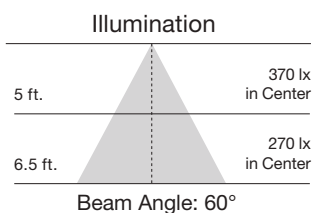

13W LED PAR30 long neck lamps

Applications / Features

- 75W PAR30 long neck replacement uses only 13 Watts
- Down lighting
- Track lighting
- Dimmable
- IP65 Listed - indoor/outdoor

LED PAR Lamps

Item Number	Lamp Description	W	V	CRI	CCT	Color Temp.	Lm	Bm	M.O.L. (Inches)	Life/Hrs.	UPC	Pack
LED PAR30 Long Neck - Replaces 75W												
S9425*	13PAR30/LN/LED/25°/2700K/120V/SP	13	120	80	2700K	Warm White	950	25°	4 1/16	25K	045923094255	12/6
S9426*	13PAR30/LN/LED/25°/3000K/120V/SP	13	120	80	3000K	Soft White	950	25°	4 1/16	25K	045923094262	12/6
S9427*	13PAR30/LN/LED/25°/3500K/120V/SP	13	120	80	3500K	Neutral White	950	25°	4 1/16	25K	045923094279	12/6
S9428*	13PAR30/LN/LED/25°/4000K/120V/SP	13	120	80	4000K	Cool White	1000	25°	4 1/16	25K	045923094286	12/6
S9429*	13PAR30/LN/LED/25°/5000K/120V/SP	13	120	80	5000K	Natural Light	1000	25°	4 1/16	25K	045923094293	12/6
S9430*	13PAR30/LN/LED/40°/2700K/120V/FL	13	120	80	2700K	Warm White	950	40°	4 1/16	25K	045923094309	12/6
S9431*	13PAR30/LN/LED/40°/3000K/120V/FL	13	120	80	3000K	Soft White	950	40°	4 1/16	25K	045923094316	12/6
S9432*	13PAR30/LN/LED/40°/3500K/120V/FL	13	120	80	3500K	Neutral White	950	40°	4 1/16	25K	045923094323	12/6
S9433*	13PAR30/LN/LED/40°/4000K/120V/FL	13	120	80	4000K	Cool White	1000	40°	4 1/16	25K	045923094330	12/6
S9434*	13PAR30/LN/LED/40°/5000K/120V/FL	13	120	80	5000K	Natural Light	1000	40°	4 1/16	25K	045923094347	12/6
S9435*	13PAR30/LN/LED/60°/2700K/120V/WFL	13	120	80	2700K	Warm White	950	60°	4 1/16	25K	045923094354	12/6
S9436*	13PAR30/LN/LED/60°/3000K/120V/WFL	13	120	80	3000K	Soft White	950	60°	4 1/16	25K	045923094361	12/6
S9437*	13PAR30/LN/LED/60°/3500K/120V/WFL	13	120	80	3500K	Neutral White	950	60°	4 1/16	25K	045923094378	12/6
S9438*	13PAR30/LN/LED/60°/4000K/120V/WFL	13	120	80	4000K	Cool White	1000	60°	4 1/16	25K	045923094385	12/6
S9439*	13PAR30/LN/LED/60°/5000K/120V/WFL	13	120	80	5000K	Natural Light	1000	60°	4 1/16	25K	045923094392	12/6