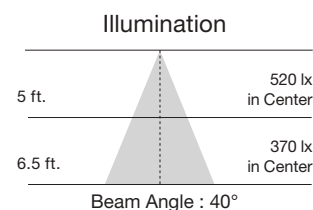

LED PAR Lamps

Item Number	Lamp Description	W	V	CRI	CCT	Color Temp.	Lm	Bm	M.O.L. (Inches)	Life/Hrs.	UPC	Pack
LED PAR30 Short Neck - Replaces 50W												
S9410*	13PAR30/SN/LED/25/2700K/120V/SP	13	120	80	2700K	Warm White	950	25°	3 5/8	25K	045923094101	12/6
S9411*	13PAR30/SN/LED/25/3000K/120V/SP	13	120	80	3000K	Soft White	950	25°	3 5/8	25K	045923094118	12/6
S9412*	13PAR30/SN/LED/25/3500K/120V/SP	13	120	80	3500K	Neutral White	950	25°	3 5/8	25K	045923094125	12/6
S9413*	13PAR30/SN/LED/25/4000K/120V/SP	13	120	80	4000K	Cool White	1000	25°	3 5/8	25K	045923094132	12/6
S9414*	13PAR30/SN/LED/25/5000K/120V/SP	13	120	80	5000K	Natural Light	1000	25°	3 5/8	25K	045923094149	12/6
S9415*	13PAR30/SN/LED/40/2700K/120V/FL	13	120	80	2700K	Warm White	950	40°	3 5/8	25K	045923094156	12/6
S9416*	13PAR30/SN/LED/40/3000K/120V/FL	13	120	80	3000K	Soft White	950	40°	3 5/8	25K	045923094163	12/6
S9417*	13PAR30/SN/LED/40/3500K/120V/FL	13	120	80	3500K	Neutral White	950	40°	3 5/8	25K	045923094170	12/6
S9418*	13PAR30/SN/LED/40/4000K/120V/FL	13	120	80	4000K	Cool White	1000	40°	3 5/8	25K	045923094187	12/6
S9419*	13PAR30/SN/LED/40/5000K/120V/FL	13	120	80	5000K	Natural Light	1000	40°	3 5/8	25K	045923094194	12/6
S9420*	13PAR30/SN/LED/60/2700K/120V/WFL	13	120	80	2700K	Warm White	950	60°	3 5/8	25K	045923094200	12/6
S9421*	13PAR30/SN/LED/60/3000K/120V/WFL	13	120	80	3000K	Soft White	950	60°	3 5/8	25K	045923094217	12/6
S9422*	13PAR30/SN/LED/60/3500K/120V/WFL	13	120	80	3500K	Neutral White	950	60°	3 5/8	25K	045923094224	12/6
S9423*	13PAR30/SN/LED/60/4000K/120V/WFL	13	120	80	4000K	Cool White	1000	60°	3 5/8	25K	045923094231	12/6
S9424*	13PAR30/SN/LED/60/5000K/120V/WFL	13	120	80	5000K	Natural Light	1000	60°	3 5/8	25K	045923094248	12/6