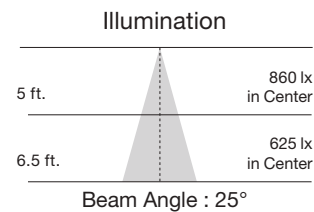

13W LED PAR30 long neck lamps

Applications / Features

- 75W PAR30 long neck replacement uses only 13 Watts
- Down lighting
- Track lighting
- Dimmable
- IP65 Listed - indoor/outdoor

LED PAR Lamps

Item Number	Lamp Description	W	V	CRI	CCT	Color Temp.	Lm	Bm	M.O.L. (Inches)	Life/Hrs.	UPC	Pack
LED PAR30 Long Neck - Replaces 75W												
S9425*	13PAR30/LN/LED/25°/2700K/120V/SP	13	120	80	2700K	Warm White	950	25°	4 1/16	25K	045923094255	12/6
S9426*	13PAR30/LN/LED/25°/3000K/120V/SP	13	120	80	3000K	Soft White	950	25°	4 1/16	25K	045923094262	12/6
S9427*	13PAR30/LN/LED/25°/3500K/120V/SP	13	120	80	3500K	Neutral White	950	25°	4 1/16	25K	045923094279	12/6
S9428*	13PAR30/LN/LED/25°/4000K/120V/SP	13	120	80	4000K	Cool White	1000	25°	4 1/16	25K	045923094286	12/6
S9429*	13PAR30/LN/LED/25°/5000K/120V/SP	13	120	80	5000K	Natural Light	1000	25°	4 1/16	25K	045923094293	12/6
S9430*	13PAR30/LN/LED/40°/2700K/120V/FL	13	120	80	2700K	Warm White	950	40°	4 1/16	25K	045923094309	12/6
S9431*	13PAR30/LN/LED/40°/3000K/120V/FL	13	120	80	3000K	Soft White	950	40°	4 1/16	25K	045923094316	12/6
S9432*	13PAR30/LN/LED/40°/3500K/120V/FL	13	120	80	3500K	Neutral White	950	40°	4 1/16	25K	045923094323	12/6
S9433*	13PAR30/LN/LED/40°/4000K/120V/FL	13	120	80	4000K	Cool White	1000	40°	4 1/16	25K	045923094330	12/6
S9434*	13PAR30/LN/LED/40°/5000K/120V/FL	13	120	80	5000K	Natural Light	1000	40°	4 1/16	25K	045923094347	12/6
S9435*	13PAR30/LN/LED/60°/2700K/120V/WFL	13	120	80	2700K	Warm White	950	60°	4 1/16	25K	045923094354	12/6
S9436*	13PAR30/LN/LED/60°/3000K/120V/WFL	13	120	80	3000K	Soft White	950	60°	4 1/16	25K	045923094361	12/6
S9437*	13PAR30/LN/LED/60°/3500K/120V/WFL	13	120	80	3500K	Neutral White	950	60°	4 1/16	25K	045923094378	12/6
S9438*	13PAR30/LN/LED/60°/4000K/120V/WFL	13	120	80	4000K	Cool White	1000	60°	4 1/16	25K	045923094385	12/6
S9439*	13PAR30/LN/LED/60°/5000K/120V/WFL	13	120	80	5000K	Natural Light	1000	60°	4 1/16	25K	045923094392	12/6