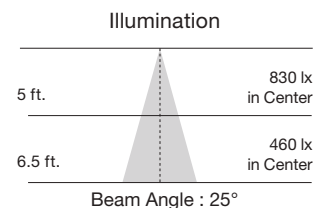

LED PAR Lamps

Item Number	Lamp Description	W	V	CRI	CCT	Color Temp.	Lm	Bm	M.O.L. (Inches)	Life/Hrs.	UPC	Pack
LED PAR30 Short Neck - Replaces 50W												
S9410*	13PAR30/SN/LED/25/2700K/120V/SP	13	120	80	2700K	Warm White	950	25°	3 5/8	25K	045923094101	12/6
S9411*	13PAR30/SN/LED/25/3000K/120V/SP	13	120	80	3000K	Soft White	950	25°	3 5/8	25K	045923094118	12/6
S9412*	13PAR30/SN/LED/25/3500K/120V/SP	13	120	80	3500K	Neutral White	950	25°	3 5/8	25K	045923094125	12/6
S9413*	13PAR30/SN/LED/25/4000K/120V/SP	13	120	80	4000K	Cool White	1000	25°	3 5/8	25K	045923094132	12/6
S9414*	13PAR30/SN/LED/25/5000K/120V/SP	13	120	80	5000K	Natural Light	1000	25°	3 5/8	25K	045923094149	12/6
S9415*	13PAR30/SN/LED/40/2700K/120V/FL	13	120	80	2700K	Warm White	950	40°	3 5/8	25K	045923094156	12/6
S9416*	13PAR30/SN/LED/40/3000K/120V/FL	13	120	80	3000K	Soft White	950	40°	3 5/8	25K	045923094163	12/6
S9417*	13PAR30/SN/LED/40/3500K/120V/FL	13	120	80	3500K	Neutral White	950	40°	3 5/8	25K	045923094170	12/6
S9418*	13PAR30/SN/LED/40/4000K/120V/FL	13	120	80	4000K	Cool White	1000	40°	3 5/8	25K	045923094187	12/6
S9419*	13PAR30/SN/LED/40/5000K/120V/FL	13	120	80	5000K	Natural Light	1000	40°	3 5/8	25K	045923094194	12/6
S9420*	13PAR30/SN/LED/60/2700K/120V/WFL	13	120	80	2700K	Warm White	950	60°	3 5/8	25K	045923094200	12/6
S9421*	13PAR30/SN/LED/60/3000K/120V/WFL	13	120	80	3000K	Soft White	950	60°	3 5/8	25K	045923094217	12/6
S9422*	13PAR30/SN/LED/60/3500K/120V/WFL	13	120	80	3500K	Neutral White	950	60°	3 5/8	25K	045923094224	12/6
S9423*	13PAR30/SN/LED/60/4000K/120V/WFL	13	120	80	4000K	Cool White	1000	60°	3 5/8	25K	045923094231	12/6
S9424*	13PAR30/SN/LED/60/5000K/120V/WFL	13	120	80	5000K	Natural Light	1000	60°	3 5/8	25K	045923094248	12/6