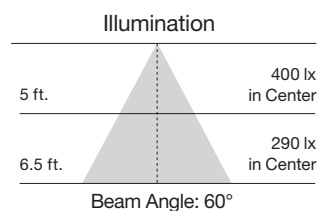

LED PAR Lamps

Item Number	Lamp Description	W	V	CRI	CCT	Color Temp.	Lm	Bm	M.O.L. (Inches)	Life/Hrs.	UPC	Pack
LED PAR30 Short Neck - Replaces 50W												
S9410*	13PAR30/SN/LED/25/2700K/120V/SP	13	120	80	2700K	Warm White	950	25°	3 5/8	25K	045923094101	12/6
S9411*	13PAR30/SN/LED/25/3000K/120V/SP	13	120	80	3000K	Soft White	950	25°	3 5/8	25K	045923094118	12/6
S9412*	13PAR30/SN/LED/25/3500K/120V/SP	13	120	80	3500K	Neutral White	950	25°	3 5/8	25K	045923094125	12/6
S9413*	13PAR30/SN/LED/25/4000K/120V/SP	13	120	80	4000K	Cool White	1000	25°	3 5/8	25K	045923094132	12/6
S9414*	13PAR30/SN/LED/25/5000K/120V/SP	13	120	80	5000K	Natural Light	1000	25°	3 5/8	25K	045923094149	12/6
S9415*	13PAR30/SN/LED/40/2700K/120V/FL	13	120	80	2700K	Warm White	950	40°	3 5/8	25K	045923094156	12/6
S9416*	13PAR30/SN/LED/40/3000K/120V/FL	13	120	80	3000K	Soft White	950	40°	3 5/8	25K	045923094163	12/6
S9417*	13PAR30/SN/LED/40/3500K/120V/FL	13	120	80	3500K	Neutral White	950	40°	3 5/8	25K	045923094170	12/6
S9418*	13PAR30/SN/LED/40/4000K/120V/FL	13	120	80	4000K	Cool White	1000	40°	3 5/8	25K	045923094187	12/6
S9419*	13PAR30/SN/LED/40/5000K/120V/FL	13	120	80	5000K	Natural Light	1000	40°	3 5/8	25K	045923094194	12/6
S9420*	13PAR30/SN/LED/60/2700K/120V/WFL	13	120	80	2700K	Warm White	950	60°	3 5/8	25K	045923094200	12/6
S9421*	13PAR30/SN/LED/60/3000K/120V/WFL	13	120	80	3000K	Soft White	950	60°	3 5/8	25K	045923094217	12/6
S9422*	13PAR30/SN/LED/60/3500K/120V/WFL	13	120	80	3500K	Neutral White	950	60°	3 5/8	25K	045923094224	12/6
S9423*	13PAR30/SN/LED/60/4000K/120V/WFL	13	120	80	4000K	Cool White	1000	60°	3 5/8	25K	045923094231	12/6
S9424*	13PAR30/SN/LED/60/5000K/120V/WFL	13	120	80	5000K	Natural Light	1000	60°	3 5/8	25K	045923094248	12/6