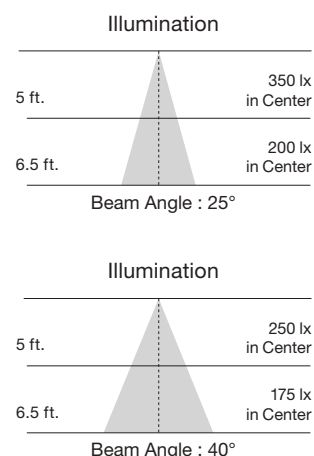

7W LED PAR20 lamps

Applications / Features

- 50W PAR20 replacement uses only 7 Watts
- Down lighting
- Track lighting
- Dimmable
- IP65 Listed - indoor/outdoor

LED PAR Lamps

Item Number	Lamp Description	W	V	CRI	CCT	Color Temp.	Lm	Bm	M.O.L. (Inches)	Life/Hrs.	UPC	Pack
LED PAR20 - Replaces 50W												
S9400*	7PAR20/LED/25'/2700K/120V/SP	7	120	80	2700K	Warm White	500	25°	3 1/16	25K	045923094002	24/6
S9401*	7PAR20/LED/25'/3000K/120V/SP	7	120	80	3000K	Soft White	500	25°	3 1/16	25K	045923094019	24/6
S9402*	7PAR20/LED/25'/3500K/120V/SP	7	120	80	3500K	Neutral White	500	25°	3 1/16	25K	045923094026	24/6
S9403*	7PAR20/LED/25'/4000K/120V/SP	7	120	80	4000K	Cool White	525	25°	3 1/16	25K	045923094033	24/6
S9404*	7PAR20/LED/25'/5000K/120V/SP	7	120	80	5000K	Natural Light	525	25°	3 1/16	25K	045923094040	24/6
S9405*	7PAR20/LED/40'/2700K/120V/FL	7	120	80	2700K	Warm White	500	40°	3 1/16	25K	045923094057	24/6
S9406*	7PAR20/LED/40'/3000K/120V/FL	7	120	80	3000K	Soft White	500	40°	3 1/16	25K	045923094064	24/6
S9407*	7PAR20/LED/40'/3500K/120V/FL	7	120	80	3500K	Neutral White	500	40°	3 1/16	25K	045923094071	24/6
S9408*	7PAR20/LED/40'/4000K/120V/FL	7	120	80	4000K	Cool White	525	40°	3 1/16	25K	045923094088	24/6
S9409*	7PAR20/LED/40'/5000K/120V/FL	7	120	80	5000K	Natural Light	525	40°	3 1/16	25K	045923094095	24/6