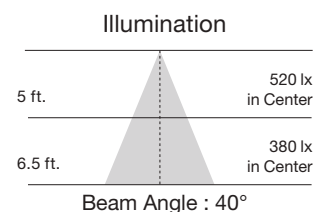

13W LED PAR30 long neck lamps

Applications / Features

- 75W PAR30 long neck replacement uses only 13 Watts
- Down lighting
- Track lighting
- Dimmable
- IP65 Listed - indoor/outdoor

LED PAR Lamps

Item Number	Lamp Description	W	V	CRI	CCT	Color Temp.	Lm	Bm	M.O.L. (Inches)	Life/Hrs.	UPC	Pack
LED PAR30 Long Neck - Replaces 75W												
S9425*	13PAR30/LN/LED/25°/2700K/120V/SP	13	120	80	2700K	Warm White	950	25°	4 1/16	25K	045923094255	12/6
S9426*	13PAR30/LN/LED/25°/3000K/120V/SP	13	120	80	3000K	Soft White	950	25°	4 1/16	25K	045923094262	12/6
S9427*	13PAR30/LN/LED/25°/3500K/120V/SP	13	120	80	3500K	Neutral White	950	25°	4 1/16	25K	045923094279	12/6
S9428*	13PAR30/LN/LED/25°/4000K/120V/SP	13	120	80	4000K	Cool White	1000	25°	4 1/16	25K	045923094286	12/6
S9429*	13PAR30/LN/LED/25°/5000K/120V/SP	13	120	80	5000K	Natural Light	1000	25°	4 1/16	25K	045923094293	12/6
S9430*	13PAR30/LN/LED/40°/2700K/120V/FL	13	120	80	2700K	Warm White	950	40°	4 1/16	25K	045923094309	12/6
S9431*	13PAR30/LN/LED/40°/3000K/120V/FL	13	120	80	3000K	Soft White	950	40°	4 1/16	25K	045923094316	12/6
S9432*	13PAR30/LN/LED/40°/3500K/120V/FL	13	120	80	3500K	Neutral White	950	40°	4 1/16	25K	045923094323	12/6
S9433*	13PAR30/LN/LED/40°/4000K/120V/FL	13	120	80	4000K	Cool White	1000	40°	4 1/16	25K	045923094330	12/6
S9434*	13PAR30/LN/LED/40°/5000K/120V/FL	13	120	80	5000K	Natural Light	1000	40°	4 1/16	25K	045923094347	12/6
S9435*	13PAR30/LN/LED/60°/2700K/120V/WFL	13	120	80	2700K	Warm White	950	60°	4 1/16	25K	045923094354	12/6
S9436*	13PAR30/LN/LED/60°/3000K/120V/WFL	13	120	80	3000K	Soft White	950	60°	4 1/16	25K	045923094361	12/6
S9437*	13PAR30/LN/LED/60°/3500K/120V/WFL	13	120	80	3500K	Neutral White	950	60°	4 1/16	25K	045923094378	12/6
S9438*	13PAR30/LN/LED/60°/4000K/120V/WFL	13	120	80	4000K	Cool White	1000	60°	4 1/16	25K	045923094385	12/6
S9439*	13PAR30/LN/LED/60°/5000K/120V/WFL	13	120	80	5000K	Natural Light	1000	60°	4 1/16	25K	045923094392	12/6