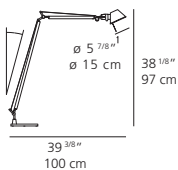

Tolomeo reading floor

Michele De Lucchi, Giancarlo Fassina - 1990

- Floor standing luminaire for adjustable direct lighting
- Fully adjustable articulated arm structure in extruded aluminum in high polished anodized or matte black finish
- Black finish comes with aluminum or black base
- On/off switch located on head
- **c.UL.us listed.**