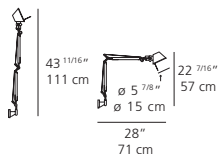

Tolomeo mini

finish
aluminum
white
black

light source
E26/A19
LED, CFL, INC - max 1x100W