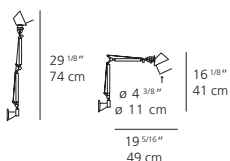

95 177 415

Tolomeo wall

Michele De Lucchi & Giancarlo Fassina - 1987, 1991, 1996

- Wall mounted luminaires for adjustable direct lighting with choice of S-bracket or J-bracket mounting
- Details regarding S-bracket and J-bracket on pages 322 & 323
- Tolomeo bodies are shipped with 10ft. cord and plug (cord to be shortened and plug removed by electrician during hardwire installation)
- **c.UL.us listed.**

light source
E26/A19
LED, CFL, INC - max 1x100W

Tolomeo S-Bracket

- Wall surface mounted in polished die-cast aluminum, suitable for luminaire cord and plug connection to wall outlet only
- Bracket support: $\varnothing 3 \frac{7}{8}''$ ($\varnothing 9,8$ cm)

finish

■ aluminum

Tolomeo J-Bracket

- Wall junction box or surface mounted in polished die-cast aluminum, suitable for dual installation (i.e with or without plug)
- bracket support: $\varnothing 4 \frac{3}{4}''$ ($\varnothing 12,1$ cm)
- Drill hole: $\varnothing 3 \frac{1}{4}''$ (18,5 to 19,5 mm)