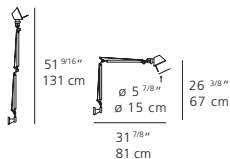

Tolomeo classic

finish
aluminum
white
black

light source
E26/A19
LED, CFL, INC - max 1x100W