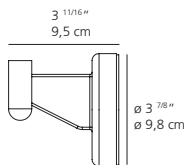

light source
E26/A19
LED, CFL, INC - max 1x100W

Tolomeo S-Bracket

- Wall surface mounted in polished die-cast aluminum, suitable for luminaire cord and plug connection to wall outlet only
- Bracket support: $\varnothing 3 \frac{7}{8}''$ ($\varnothing 9,8$ cm)

finish

■ aluminum

Tolomeo J-Bracket

- Wall junction box or surface mounted in polished die-cast aluminum, suitable for dual installation (i.e with or without plug)
- bracket support: $\varnothing 4 \frac{3}{4}''$ ($\varnothing 12,1$ cm)
- Drill hole: $\varnothing 3 \frac{1}{4}''$ (18,5 to 19,5 mm)