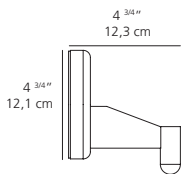

light source
E26/A19
LED, CFL, INC - max 1x100W

Tolomeo S-Bracket

- Wall surface mounted in polished die-cast aluminum, suitable for luminaire cord and plug connection to wall outlet only
- Bracket support: $\varnothing 3 \frac{7}{8}''$ ($\varnothing 9,8$ cm)

finish

■ aluminum

Tolomeo J-Bracket

- Wall junction box or surface mounted in polished die-cast aluminum, suitable for dual installation (i.e with or without plug)
- bracket support: $\varnothing 4 \frac{3}{4}''$ ($\varnothing 12,1$ cm)
- Drill hole: $\varnothing 3 \frac{1}{4}''$ (18,5 to 19,5 mm)