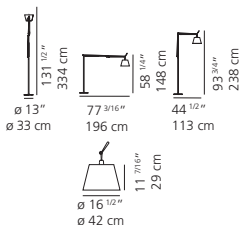

Tolomeo mega 17" diffuser

finish
body/shade

light source

- alum./parch.
- alum./fiber
- alum./black
- black/black

E26/A19
LED, CFL, INC max 1x100W