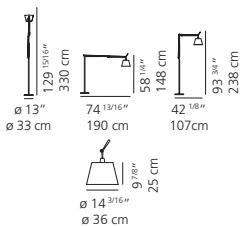

Tolomeo mega 14" diffuser

finish
body/shade

light source

- alum./parch.
- alum./fiber
- alum./black
- black/black

E26/A19
LED, CFL, INC max 1x100W