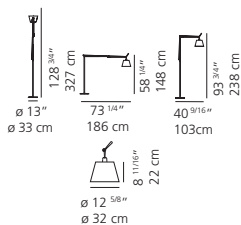

The Prime Hotel, Miami (USA)

- Floor standing luminaire for adjustable direct and indirect diffused lighting
  - Fully adjustable articulated arm body structure in extruded aluminum with high polished or matte black finish
  - Joints and tension control knobs in polished die-cast aluminum; tension cables in stainless steel
  - Support stem in extruded aluminum with high polished or matte black finish
  - Weighted steel base with stamped aluminum or matte black cover
  - Diffuser available in 12", 14" or 17" diameter
  - Dimmer on cord (dimmable bulb required)
- .c.U.L.us listed**