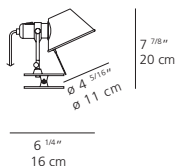

Tolomeo clip spot

Michele De Lucchi & Giancarlo Fassina - 2004 - 2014

- Spring clip fixtures for adjustable direct and indirect lighting
- Fully adjustable rotatable and tiltable diffuser
- Spring action clip with maximum opening 1 ³/₄" (4,5 cm)
- On/off switch incorporated in lampholder for INC version
- Dimmer switch incorporated in lampholder for LED version
- **c.UL.us listed.** LED version is **IES LM-79-08 compliant**

Tolomeo clip spot micro LED

finish
■ aluminum

light source
LED/8W