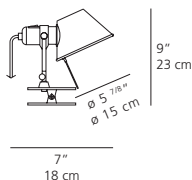

Tolomeo clip spot

finish
■ aluminum

light source
E26/A19
LED, CFL, INC - max 1x100W