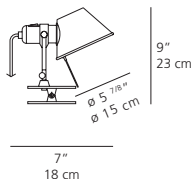

Tolomeo clip spot LED

finish
■ aluminum

light source
LED/10W