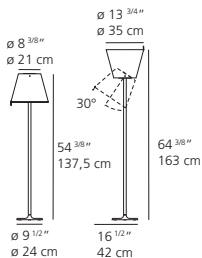

- Floor standing luminaire with adjustable diffuser for direct or indirect diffused lighting
- Base in painted zamac
- Stem in painted aluminum
- Diffuser in silk satin fabric
- Adjustable diffuser into three different positions
- On/off switch on cord for Melampo
- Dimmer on cord for Melampo mega (dimmable bulb required)
- **c.UL.us listed**

finish

-  bronze
-  grey

Melampo

light source

E26/A19
LED, CFL, INC - max 2x75W

finish

-  bronze
-  grey

Melampo Mega