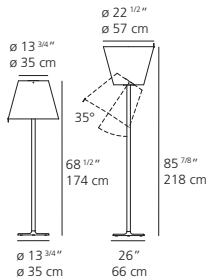

- Floor standing luminaire with adjustable diffuser for direct or indirect diffused lighting
- Base in painted zamac
- Stem in painted aluminum
- Diffuser in silk satin fabric
- Adjustable diffuser into three different positions
- On/off switch on cord for Melampo
- Dimmer on cord for Melampo mega (dimmable bulb required)
- **c.UL.us listed**

finish

-  bronze
-  grey

Melampo

light source

E26/A19
LED, CFL, INC - max 2x75W

finish

-  bronze
-  grey

Melampo Mega