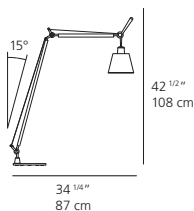

Tolomeo reading w/shade floor

Michele De Lucchi, Giancarlo Fassina - 2006

- Floor standing luminaire for adjustable direct and diffused lighting
 - Fully adjustable articulated arm structure in extruded aluminum in high polished anodized finish
 - Joints and tension control knobs in polished die-cast aluminum
 - Tension cables in stainless steel
 - 7" Diameter diffuser available in parchment paper or in pale grey satin and polycarbonate fiber blend; diffuser remains vertical regardless of arm angle
 - Weighted steel base with stamped aluminum cover
 - Incorporated on/off switch on lampholder
- **c.UL.us listed**