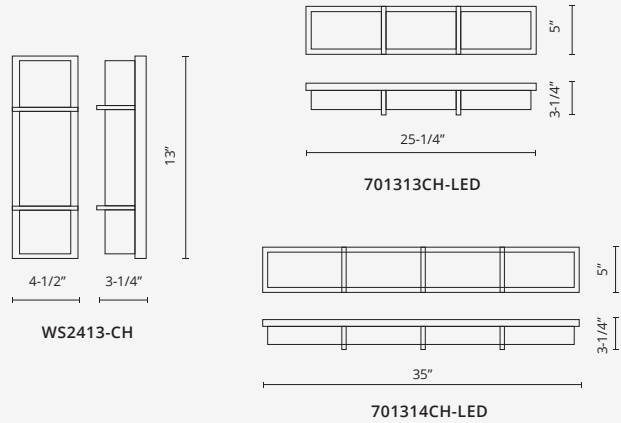

701314CH-LED

701313CH-LED

WS2413-CH

701313CH-LED / 701314CH-LED / WS2413-CH

Sophisticated LED technology meets vanity and wall sconce with modern simplicity

- Rectangular frosted glass
- Chrome details
- Dimmable with ELV dimmer (Not included)
- 120V

Color Temp 3000K
 CRI (Ra) >80
 Dimming 100% - 10%
 Rated Life 50,000 hours

Model	Voltage	Watt	LED Lumens	Delivered Lumens	Custom Options	Finish
701313CH-LED	120V	25W	2400	1160	2700K - 5000K Available Min. Qty May Apply	CH - Chrome
701314CH-LED	120V	36W	3600	1730		
WS2413-CH	120V	13W	1200	770		