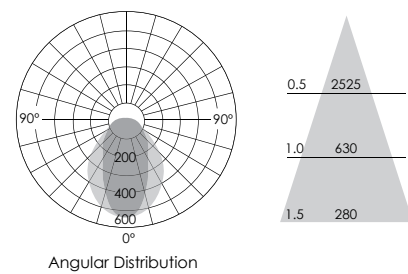

Infito
I

Infito

Inspired by the symbol of infinity " ∞ ", designers explore the nature of light through a simple twist design. The Infito Light plays the role as the intersection of day and night, by combining illuminating and ambient lighting; one side can be as bright as day and the other side as dreamy as night. You can easily adjust the brightness and color through movement of hands to create the desired atmosphere, and the combination is infinite!

Suspension / RN14_P

— Silver

Material	LED Color	LED Lifetime	Power Input	Switch	Luminous Flux
Aluminum, Polycarbonate	Warm white RGB LEDs	40,000 hours	AC: 100-240 V/ 50-60 Hz	3 steps switch + sensor	1150 lm
Kelvin	Net Weight	Power Consumption	Illuminance	Color Rendering Index	
2700 K~3000 K	5.4 kg	36 W (max.)	90 cm: 720 lux	> 80	