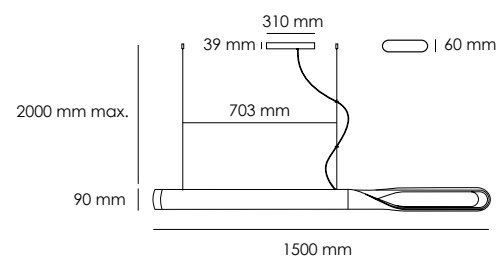

Infito
I

Infito

Inspired by the symbol of infinity " ∞ ", designers explore the nature of light through a simple twist design. The Infito Light plays the role as the intersection of day and night, by combining illuminating and ambient lighting; one side can be as bright as day and the other side as dreamy as night. You can easily adjust the brightness and color through movement of hands to create the desired atmosphere, and the combination is infinite!

Suspension / RN14_P

— Silver

Material	LED Color	LED Lifetime	Power Input	Switch	Luminous Flux
Aluminum, Polycarbonate	Warm white RGB LEDs	40,000 hours	AC: 100-240 V/ 50-60 Hz	3 steps switch + sensor	1150 lm
Kelvin	Net Weight	Power Consumption	Illuminance	Color Rendering Index	
2700 K~3000 K	5.4 kg	36 W (max.)	90 cm: 720 lux	> 80	