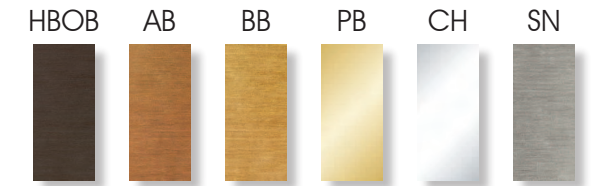

9416 HBOB

9426 SN AWH

9416  
9426

FINISH OPTIONS

GLASS OPTIONS FOR 9426

DIMENSIONS / BULBS

Halolux® Ceram 1x  
120V/100W - B15d Clear  
1500 Lumens  
2900 Kelvin

Manufactured by  
Osram GmbH  
9250\*100-DC/CL

Equipped with a full-range, turn-knob dimmer.  
Item 9416/1 in Chrome is supplied with 1x 75W  
Halolux® Ceram bulb.

OPTIONAL ACCESSORIES

9416 with 9426 PUK AB

Pin-Up Kit for 9416  
Pin-Up Kit for 9426  
Order code: 9426 PIN UP KIT

Please refer to finish options above when ordering. Sold separately.