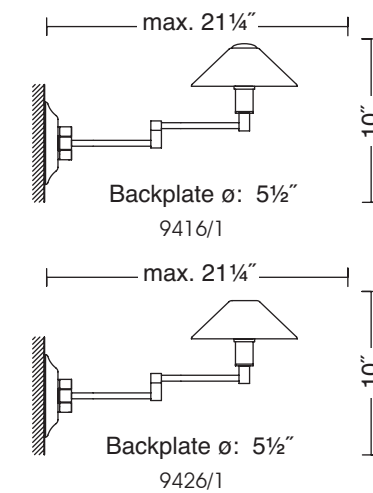

9416 HBOB

9426 SN AWH

9416  
9426

FINISH OPTIONS

GLASS OPTIONS FOR 9426

DIMENSIONS / BULBS

Halolux® Ceram 1x  
120V/100W - B15d Clear  
1500 Lumens  
2900 Kelvin

Manufactured by  
Osram GmbH  
9250\*100-DC/CL

Equipped with a full-range, turn-knob dimmer.  
Item 9416/1 in Chrome is supplied with 1x 75W  
Halolux® Ceram bulb.

OPTIONAL ACCESSORIES

9416 with 9426 PUK AB

Pin-Up Kit for 9416  
Pin-Up Kit for 9426  
Order code: 9426 PIN UP KIT