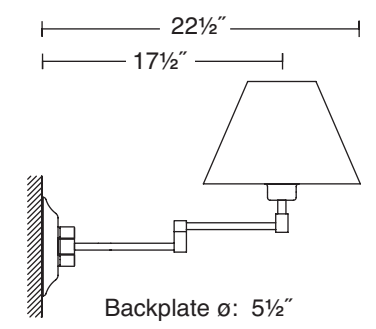

FINISH OPTIONS

SHADE OPTIONS

DIMENSIONS / BULBS

120V/max. 75W 1x
Medium Base, not included.

Shade Dimensions:
Shade Top ø 4 3/4"
Shade Bottom ø 10 1/4"
Shade Height 7"

Equipped with a full-range, turn-knob dimmer.

In order to comply with the laws in the State of California, all shipments of this lamp to the State of California include a compact fluorescent light bulb.

Backplate ø: 5 1/2"
8164/1

OPTIONAL ACCESSORIES