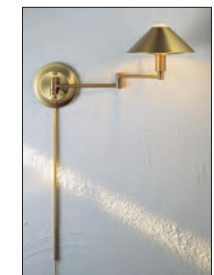

FINISH OPTIONS

SHADE OPTIONS

DIMENSIONS / BULBS

120V/max. 75W 1x
Medium Base, not included.

Shade Dimensions:
Shade Top ø 4 3/4"
Shade Bottom ø 10 1/4"
Shade Height 7"

Equipped with a full-range, turn-knob dimmer.

In order to comply with the laws in the State of California, all shipments of this lamp to the State of California include a compact fluorescent light bulb.

Backplate ø: 5 1/2"
8164/1

OPTIONAL ACCESSORIES