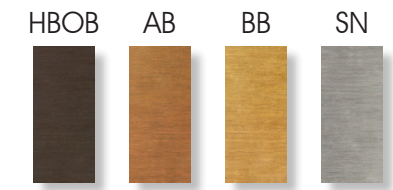

FINISH OPTIONS

SHADE OPTIONS

DIMENSIONS / BULBS

120V/max. 75W 1x
Medium Base, not included.

Shade Dimensions:
Shade Top ø 4 3/4"
Shade Bottom ø 10 1/4"
Shade Height 7"

Equipped with a full-range, turn-knob dimmer.

In order to comply with the laws in the State of California, all shipments of this lamp to the State of California include a compact fluorescent light bulb.

Backplate ø: 5 1/2"
8164/1

OPTIONAL ACCESSORIES