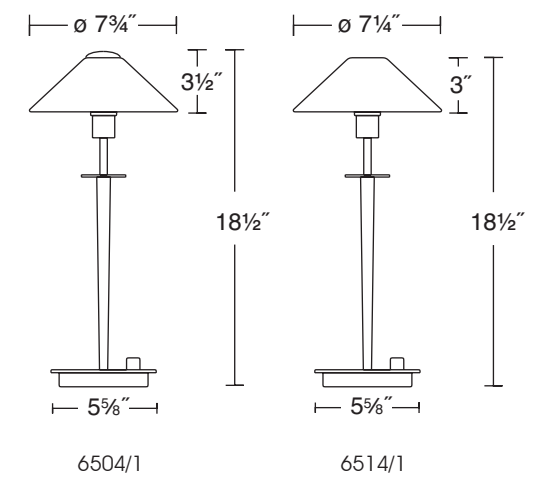

6504 CH

6514 HBOB ABR

6504  
6514

FINISH OPTIONS

GLASS OPTIONS FOR 6514

DIMENSIONS / BULBS

Halolux® Ceram 1x  
120V/100W - B15d Clear  
1500 Lumens  
2900 Kelvin

Manufactured by Osram GmbH

9250\*100-DC/CL

Equipped with a full-range, turn-knob dimmer. Item 6504/1 in Chrome is supplied with 1x 75W Halolux® Ceram bulb.

RELATED ITEMS