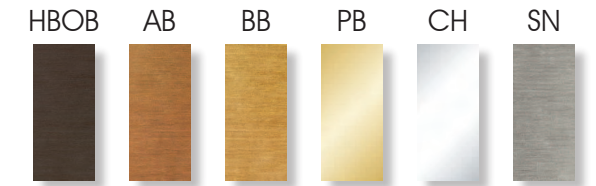

6504 CH

6514 HBOB ABR

6504  
6514

FINISH OPTIONS

GLASS OPTIONS FOR 6514

DIMENSIONS / BULBS

Halolux® Ceram 1x  
120V/100W - B15d Clear  
1500 Lumens  
2900 Kelvin

Manufactured by Osram GmbH

9250\*100-DC/CL

Equipped with a full-range, turn-knob dimmer. Item 6504/1 in Chrome is supplied with 1x 75W Halolux® Ceram bulb.

RELATED ITEMS