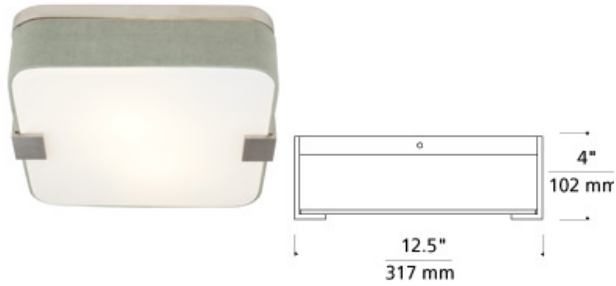

CEILING COLLECTION

Province Ceiling

DESCRIPTION

Square flush mount with a tailored fabric shade. Two die-cast metal arms add a nice contrast. A glass diffuser provides a glare free wash of light. Includes two 60 watt BT15 medium base lamps or two 26 watt G24Q-3 base quad compact fluorescent lamps (electronic ballast included). Incandescent version dimmable with standard incandescent dimmer.

INSTALLATION

This product can mount to either a 4" square electrical box with round plaster ring or an octagonal electrical box (not included).

khaki green fabric