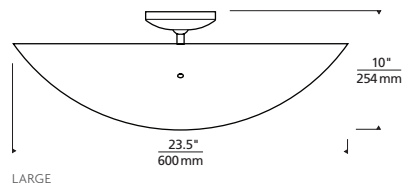

TRACE SEMI-FLUSH MOUNT

Streams of glass piping formed into a graceful glass bowl and highlighted with metal details. Creates an unmistakable sparkle in any space. Large incandescent includes four 120 volt, 60 watt or equivalent clear A19 medium base lamps. Small incandescent includes two 120 volt, 60 watt or equivalent clear A19 medium base lamps. Large fluorescent includes four 18 watt GU24 base self-ballasted compact fluorescent lamps. Small fluorescent includes two 18 watt GU24 base self-ballasted lamps. Incandescent version dimmable with standard incandescent dimmer.

PRODUCT DIMENSIONS

700FMTRAS	SIZE	COLOR	FINISH	LAMP
	LARGE (23" DIAMETER)	C CRYSTAL	Z ANTIQUE BRONZE	INCANDESCENT 120V
	S SMALL (16" DIAMETER)	S SATIN NICKEL	S SATIN NICKEL	-CF COMPACT FLUORESCENT 120V