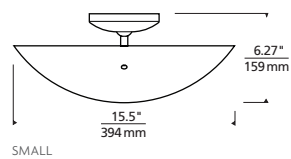

TRACE SEMI-FLUSH MOUNT

Streams of glass piping formed into a graceful glass bowl and highlighted with metal details. Creates an unmistakable sparkle in any space. Large incandescent includes four 120 volt, 60 watt or equivalent clear A19 medium base lamps. Small incandescent includes two 120 volt, 60 watt or equivalent clear A19 medium base lamps. Large fluorescent includes four 18 watt GU24 base self-ballasted compact fluorescent lamps. Small fluorescent includes two 18 watt GU24 base self-ballasted lamps. Incandescent version dimmable with standard incandescent dimmer.

PRODUCT DIMENSIONS

700FMTRAS	SIZE	COLOR	FINISH	LAMP
	LARGE (23" DIAMETER)	C CRYSTAL	Z ANTIQUE BRONZE	INCANDESCENT 120V
	S SMALL (16" DIAMETER)	S SATIN NICKEL	S SATIN NICKEL	-CF COMPACT FLUORESCENT 120V