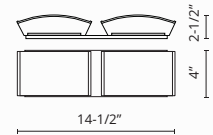

701062-LED