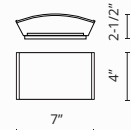

701061-LED