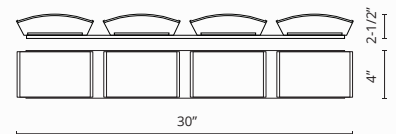

701064-LED

701061-LED / 701062-LED / 701063-LED / 701064-LED

Sophisticated LED technology meets vanity with modern simplicity

- Curved white opal glass
- Brushed nickel or chrome details
- Dimmable with ELV dimmer (Not included)
- 120V

Color Temp 3000K
CRI (Ra) >80
Dimming 100% - 10%
Rated Life 50,000 hours

Model	Voltage	Watt	LED Lumens	Delivered Lumens	Custom Options	Finish
701061-LED	120V	5W	1 x 400	300	2700K - 5000K Available Min. Qty May Apply	BN - Brushed Nickel CH - Chrome
701062-LED	120V	10W	2 x 400	600		
701063-LED	120V	15W	3 x 400	900		
701064-LED	120V	20W	4 x 400	1200