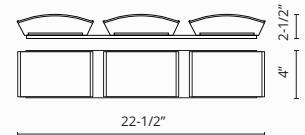

701063-LED