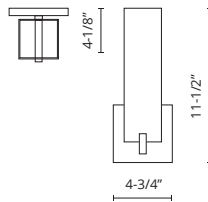

Model	Voltage	Watt	LED Lumens	Delivered Lumens	Finish
601484-LED	120V	7W	600	500*	BN - Brushed Nickel CH - Chrome

2700K - 5000K Available As Custom Option. Min. Qty May Apply.

601485-LED

Sophisticated LED technology meets wall sconce with a modern look

- Square shaped white opal glass
- Brushed nickel or chrome details
- Dimmable with ELV dimmer (Not included)
- 120V

Color Temp 3000K
CRI (Ra) >80
Dimming 100% - 10%
Rated Life 50,000 hours

Model	Voltage	Watt	LED Lumens	Delivered Lumens	Finish
601485-LED	120V	7W	600	500*	BN - Brushed Nickel CH - Chrome