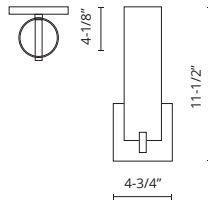

Model	Voltage	Watt	LED Lumens	Delivered Lumens	Finish
601484-LED	120V	7W	600	500*	BN - Brushed Nickel CH - Chrome

2700K - 5000K Available As Custom Option. Min. Qty May Apply.

601485-LED

Sophisticated LED technology meets wall sconce with a modern look

- Square shaped white opal glass
- Brushed nickel or chrome details
- Dimmable with ELV dimmer (Not included)
- 120V

Color Temp 3000K
CRI (Ra) >80
Dimming 100% - 10%
Rated Life 50,000 hours

Model	Voltage	Watt	LED Lumens	Delivered Lumens	Finish
601485-LED	120V	7W	600	500*	BN - Brushed Nickel CH - Chrome